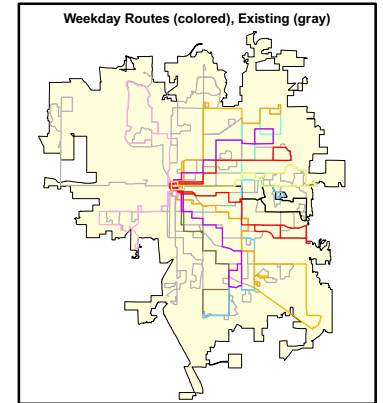

Weekday Neighborhood North Route

City of Lincoln Transit Development Plan

- ENTERTAINMENT
- ▲ MULTI FAMILY HOUSING
- ✱ INDUS/EMPLOYMENT CENTER
- H MEDICAL FACILITY
- ▲ SENIOR HOUSING
- SHOPPING AREA
- NEIGHBORHOOD NORTH ROUTE
- STREETS
- STREAMS
- WATER
- SCHOOLS
- COLLEGES AND UNIVERSITIES
- PARKS

Service Information:

Neighborhood 2 Route: 10 Hour Service Day
 60 Minute Service All Day
 Routes Do Not Enter Downtown
 No Saturday Service