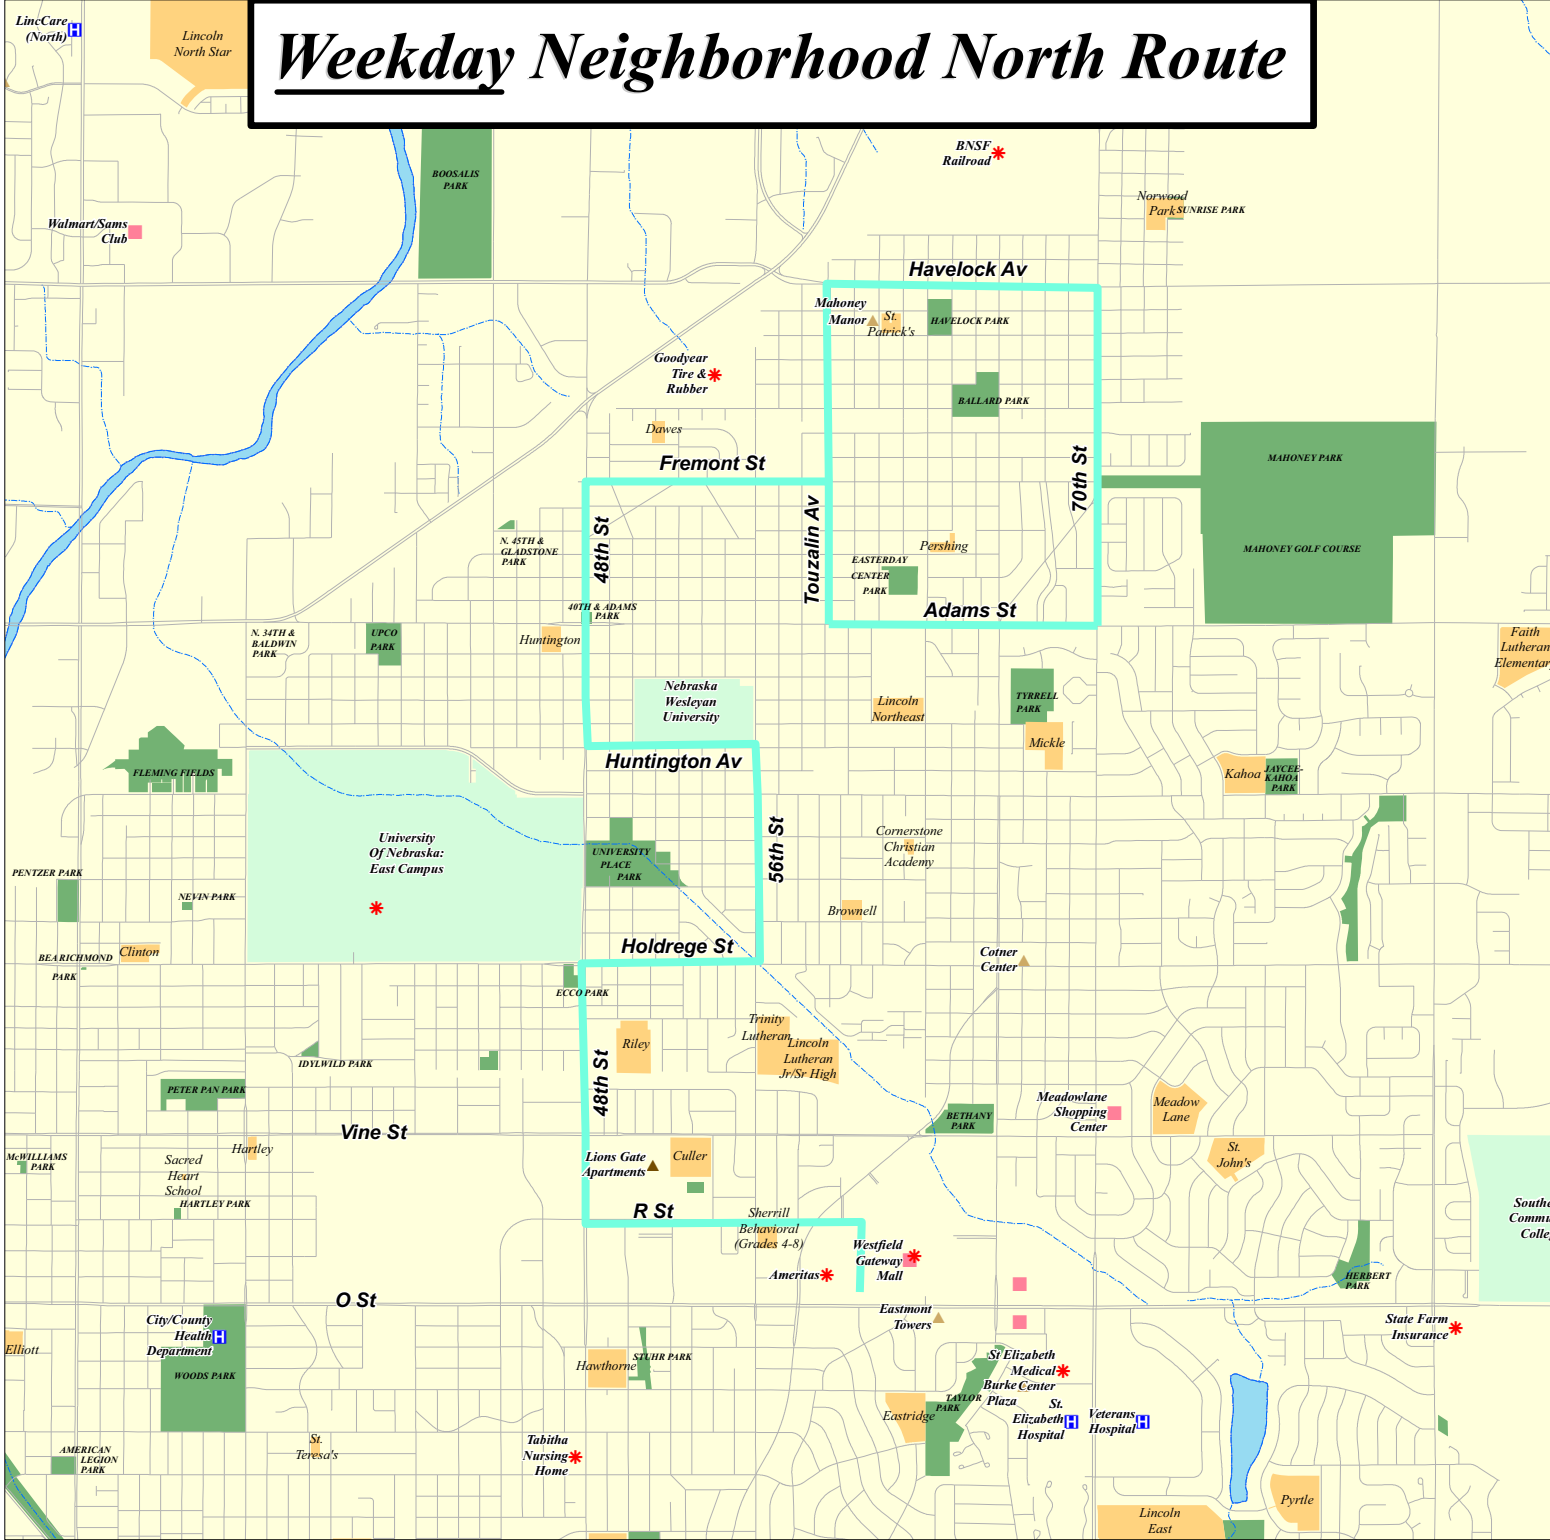

Weekday Neighborhood North Route

City of Lincoln Transit Development Plan

- ENTERTAINMENT
- ▲ MULTI FAMILY HOUSING
- ✱ INDUS/EMPLOYMENT CENTER
- H MEDICAL FACILITY
- ▲ SENIOR HOUSING
- SHOPPING AREA
- NEIGHBORHOOD NORTH ROUTE
- STREETS
- STREAMS
- WATER
- SCHOOLS
- COLLEGES AND UNIVERSITIES
- PARKS

Service Information:

Neighborhood 2 Route: 10 Hour Service Day
 60 Minute Service All Day
 Routes Do Not Enter Downtown
 No Saturday Service