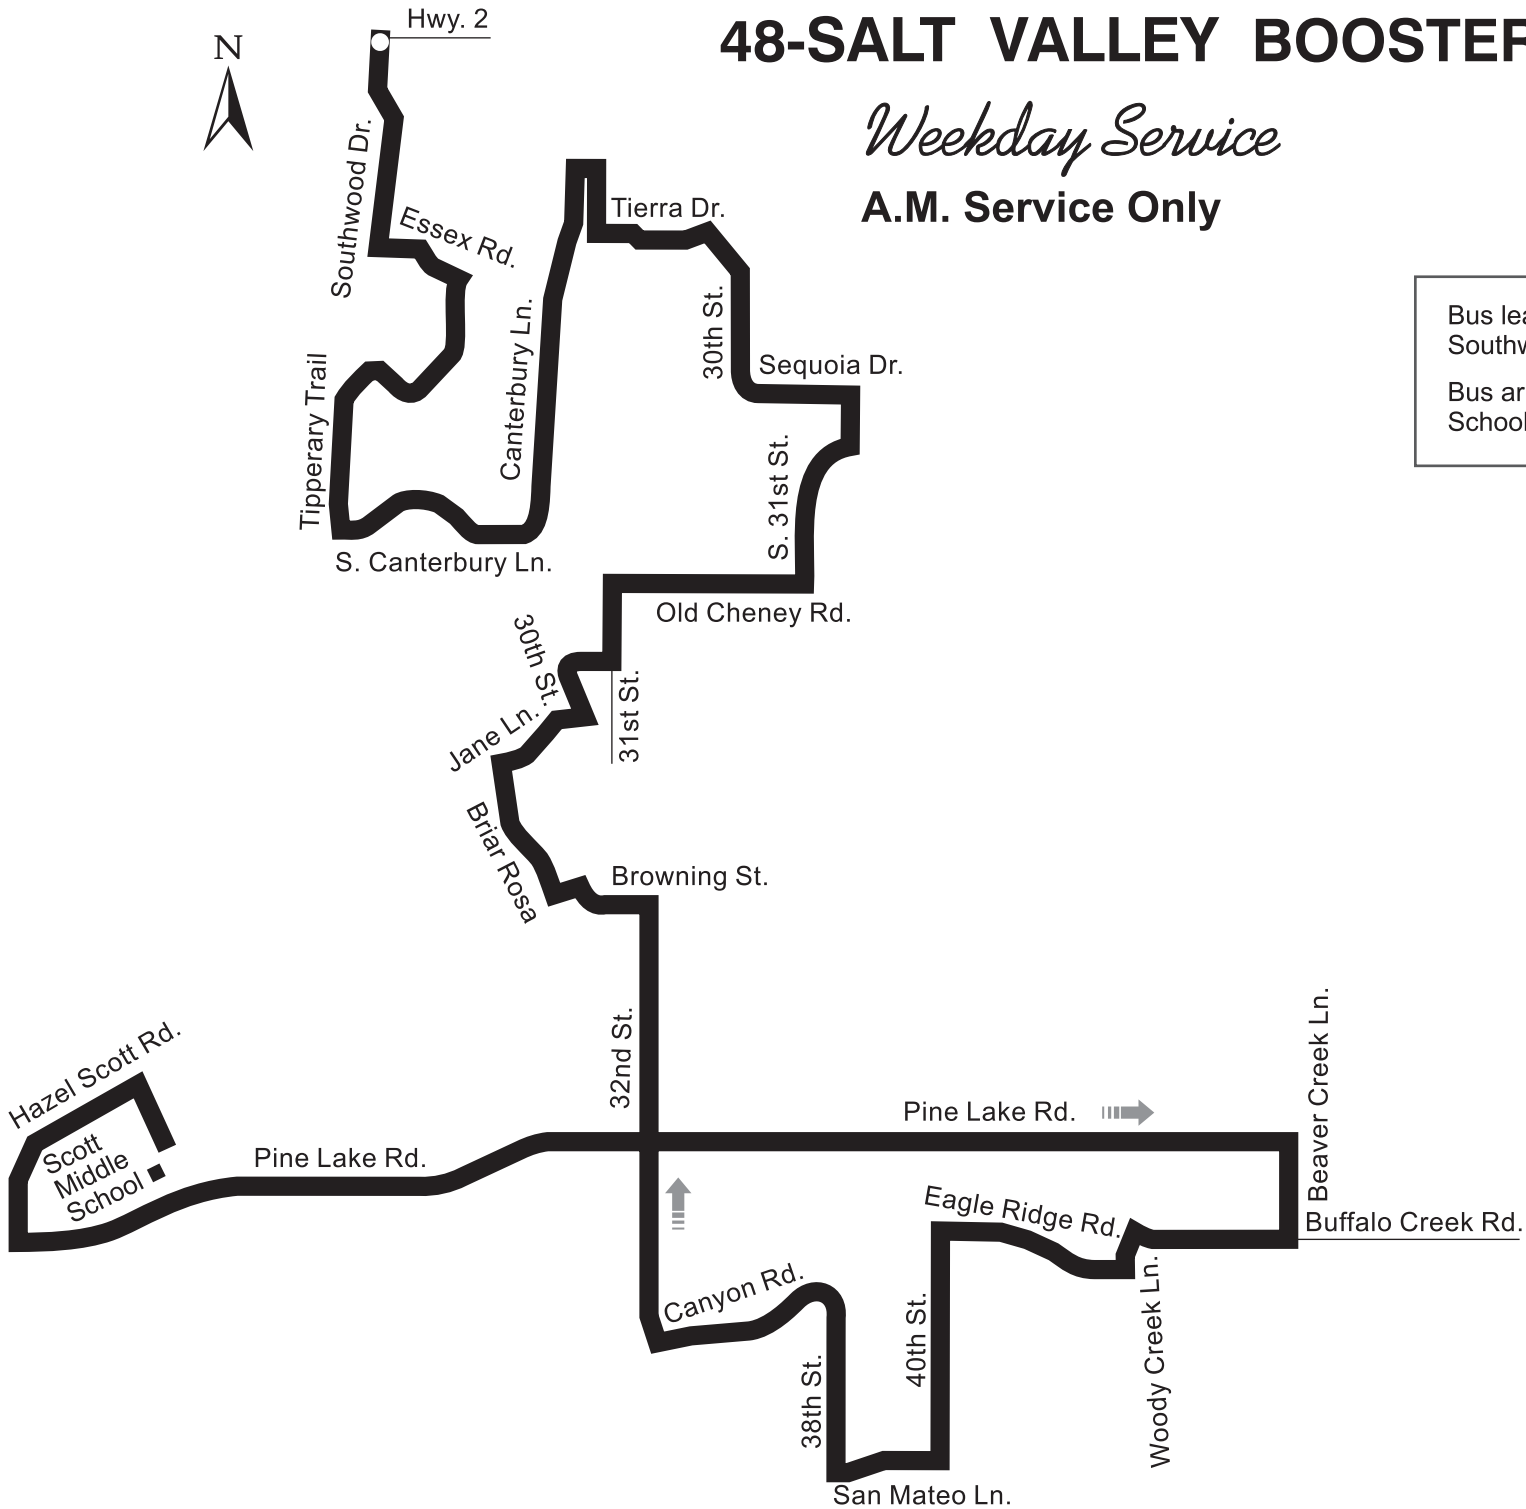

48-SALT VALLEY BOOSTER (SCOTT 3)

Weekday Service

A.M. Service Only

Bus leaves Hwy. 2 and Southwood Dr. at 7:05 a.m.
Bus arrives at Scott Middle School at 7:40 a.m.