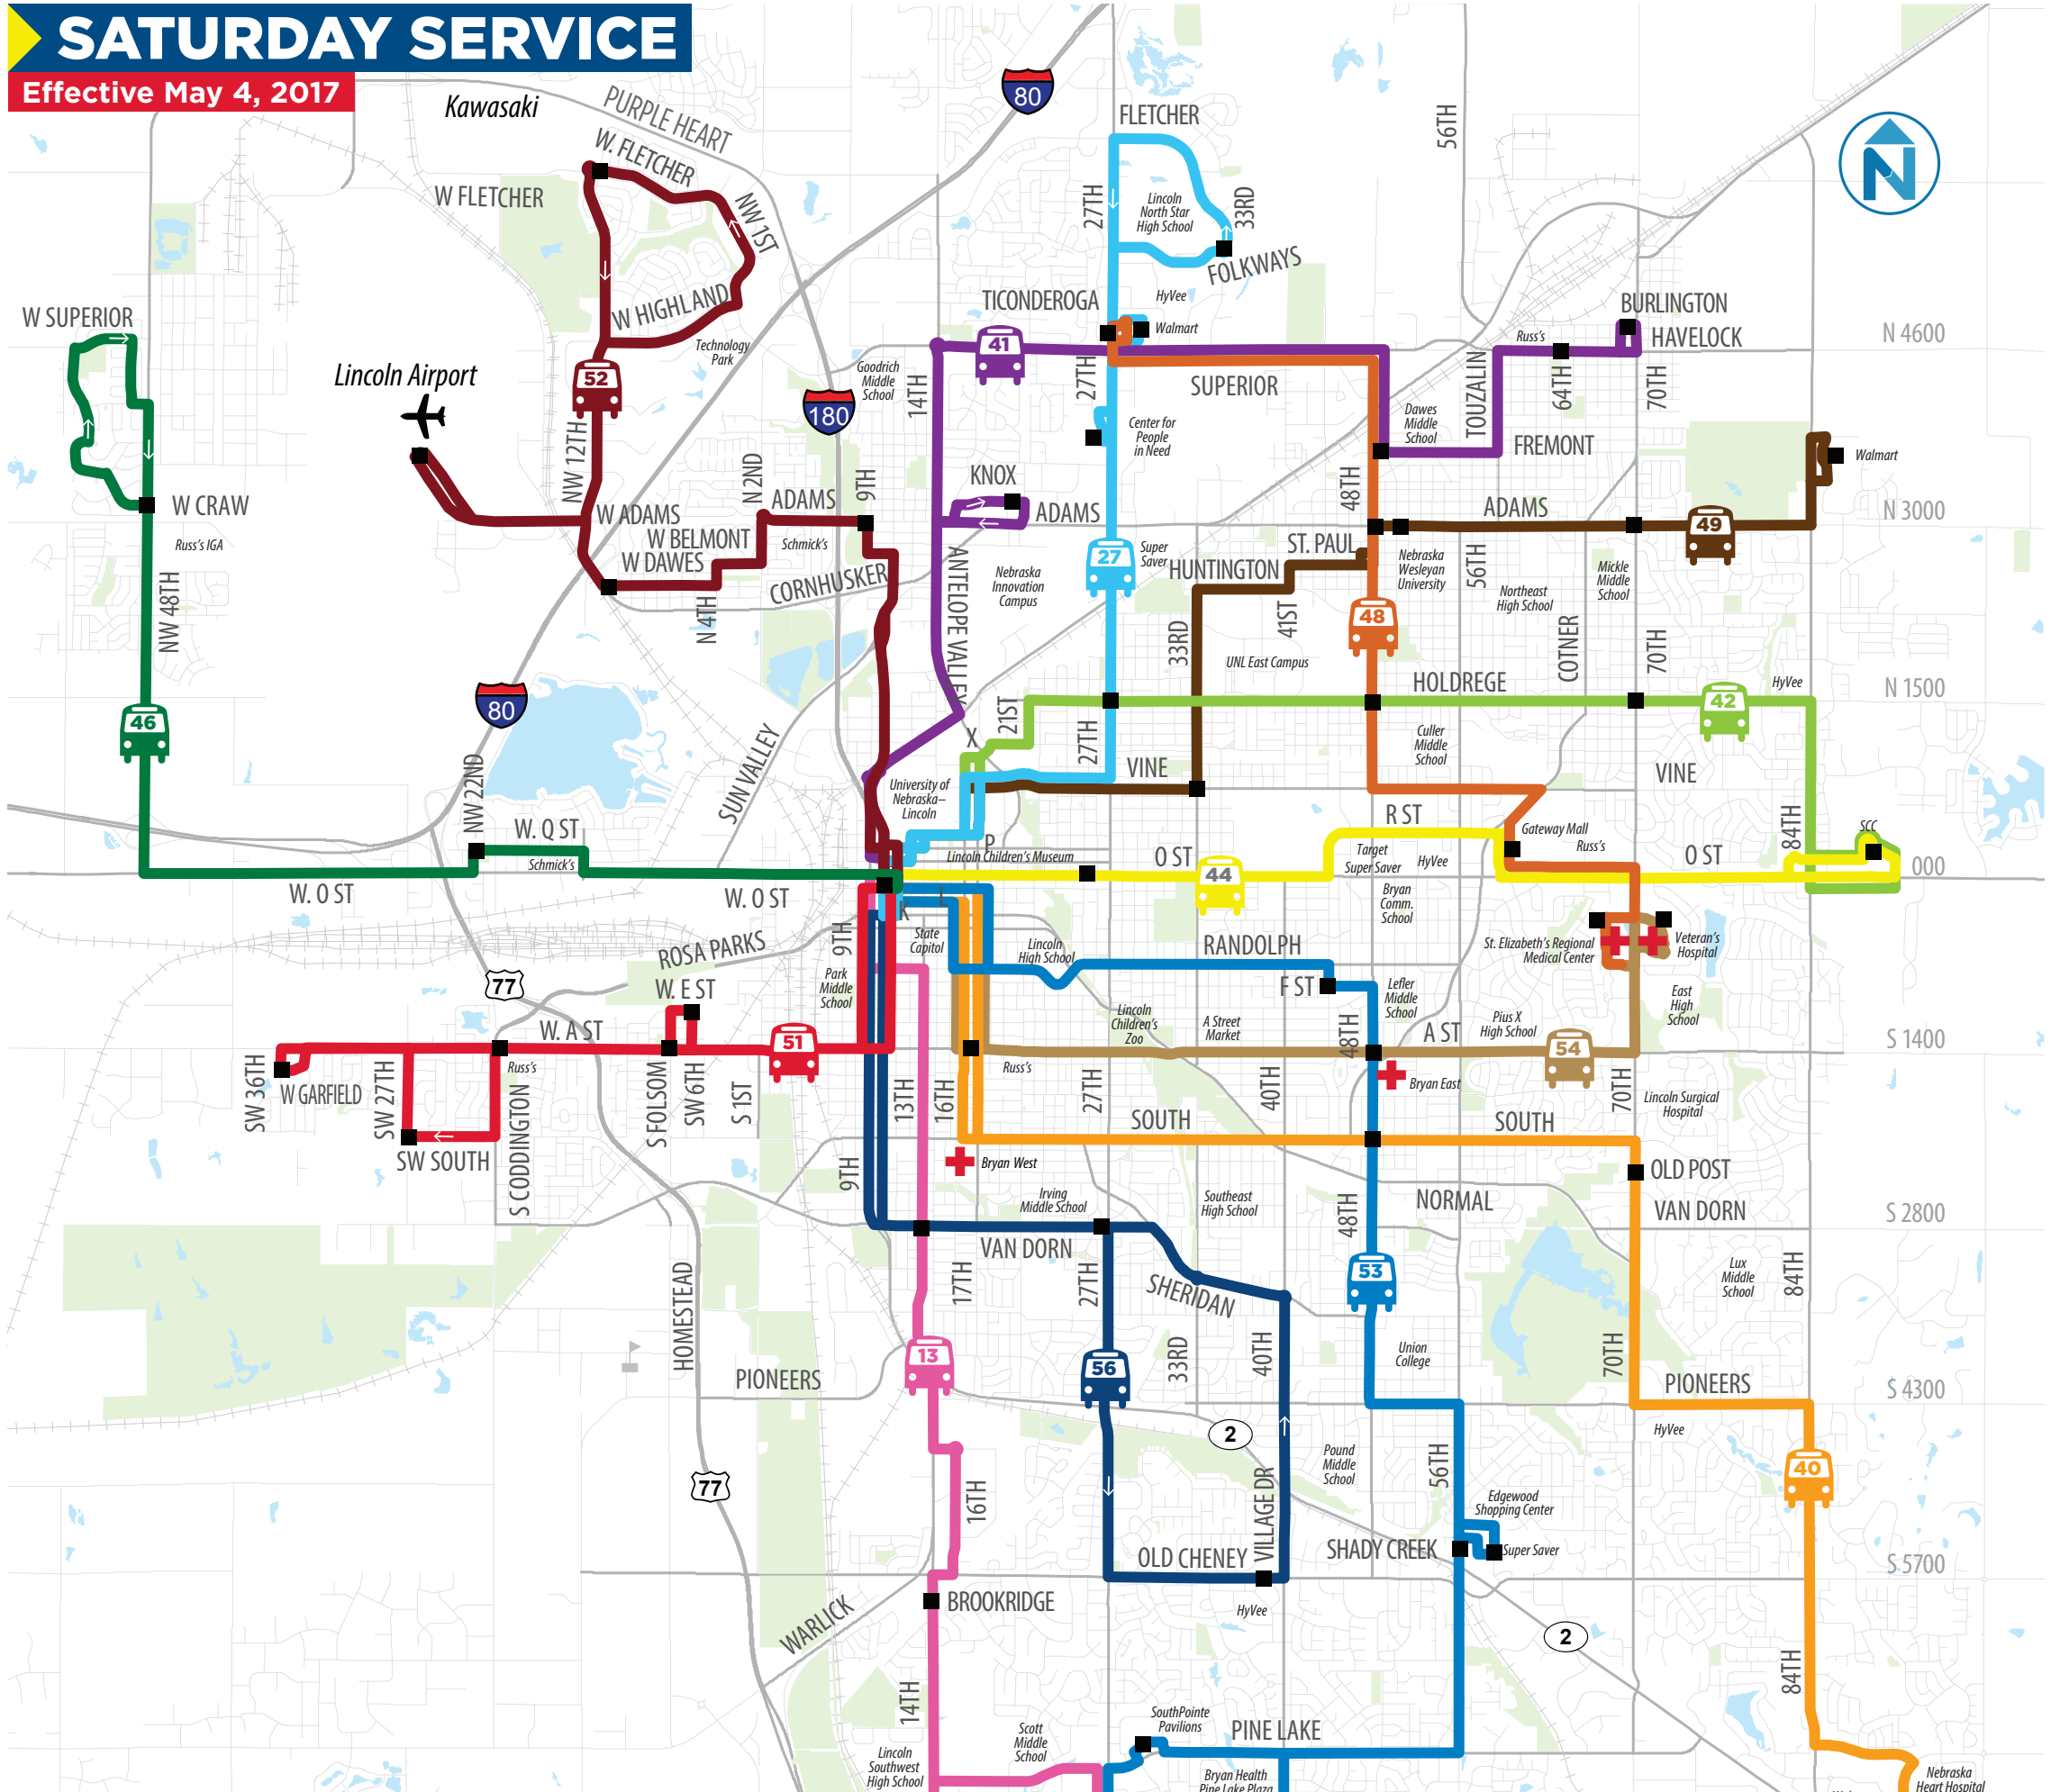

## SATURDAY DEPARTURE TIMES

**STOP 1**  
Route #41 - :40  
Route #54 - :25

**STOP 2**  
Route #42 - :40  
Route #44 - :40

**STOP 3**  
Route #13 - :10  
Route #46 - :10

**STOP 4**  
Route #27 - :10  
Route #51 - :40  
Route #52 - :40

**STOP 5**  
Route #40 - :10  
Route #49 - :55

**STOP 6**  
Route #53 - :10  
Route #56 - :10

**N STREET**

**11th STREET**

**Time Points**  
Time points are estimated arrival and departure times.  
The locations named on route timetables are time points. They are designated on this map by black squares.  
For designated bus stops, please see individual route brochures.

- 13** South 13th  
(Interlines with Route #27 at Gold's)
- 27** North 27th  
(Interlines with Route #13 at Gold's)
- 40** Heart Hospital  
(Interlines with Route #42 at Gold's)
- 41** Havelock  
(Interlines with Route #53 at Gold's)
- 42** Bethany  
(Interlines with Route #49 at Gold's)
- 44** O Street
- 46** Arnold Heights
- 48** North 48th  
(Interlines with Route #54 at Vet's/St. E's)
- 49** University Place  
(Interlines with Route #40 at Gold's)
- 51** West A Street  
(Interlines with Route #52 at Gold's)
- 52** Gaslight  
(Interlines with Route #51 at Gold's)
- 53** SouthPointe  
(Interlines with Route #41 at Gold's)
- 54** Veterans Hospital  
(Interlines with Route #48 at Vet's/St. E's)
- 56** Sheridan

\*\*\*Routes and times are subject to change, so please refer to individual brochures for most current schedules.\*\*\*