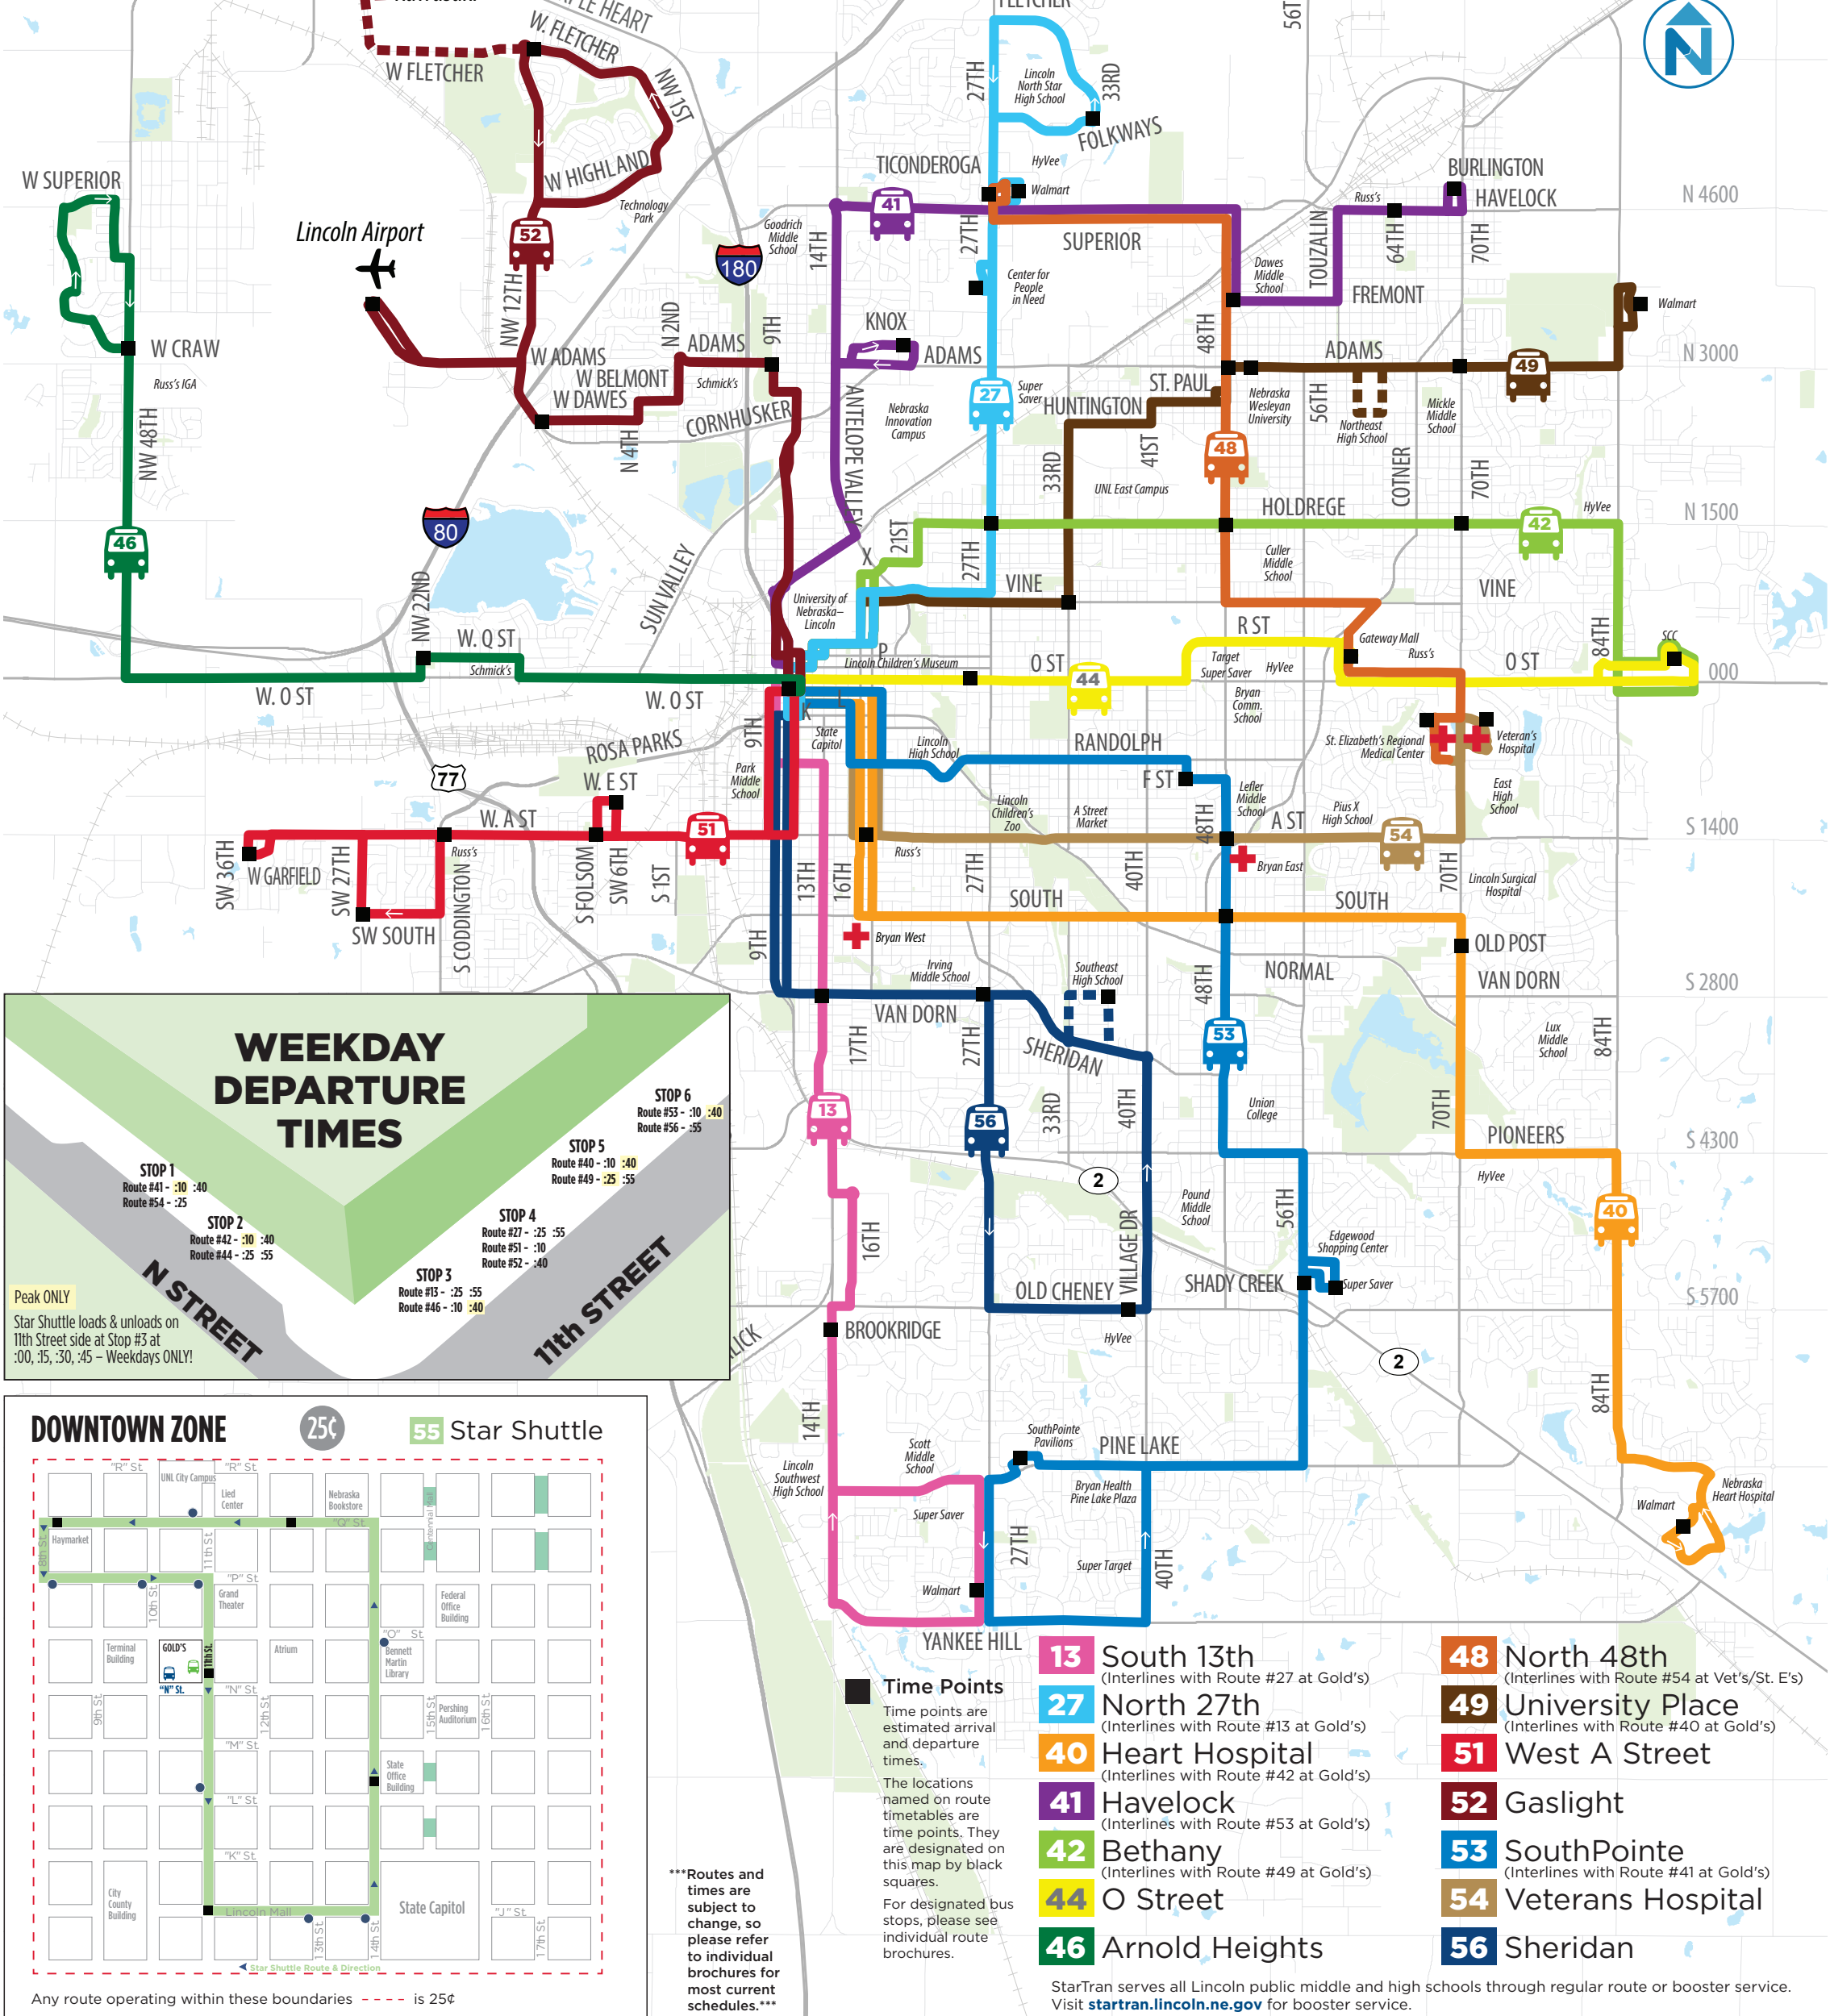

WEEKDAY SERVICE

Effective May 4, 2017

WEEKDAY DEPARTURE TIMES

STOP 1
Route #41 - :10 :40
Route #54 - :25

STOP 2
Route #42 - :10 :40
Route #44 - :25 :55

STOP 3
Route #13 - :25 :55
Route #46 - :10 :40

STOP 4
Route #27 - :25 :55
Route #51 - :10 :40
Route #52 - :40

STOP 5
Route #40 - :10 :40
Route #49 - :25 :55

STOP 6
Route #53 - :10 :40
Route #56 - :55

Peak ONLY
Star Shuttle loads & unloads on 11th Street side at Stop #3 at :00, :15, :30, :45 - Weekdays ONLY!

DOWNTOWN ZONE

25¢ 55 Star Shuttle

Any route operating within these boundaries - - - is 25¢

Time Points
Time points are estimated arrival and departure times. The locations named on route timetables are time points. They are designated on this map by black squares. For designated bus stops, please see individual route brochures.

- 13** South 13th (Interlines with Route #27 at Gold's)
- 27** North 27th (Interlines with Route #13 at Gold's)
- 40** Heart Hospital (Interlines with Route #42 at Gold's)
- 41** Havelock (Interlines with Route #53 at Gold's)
- 42** Bethany (Interlines with Route #49 at Gold's)
- 44** O Street
- 46** Arnold Heights
- 48** North 48th (Interlines with Route #54 at Vet's/St. E's)
- 49** University Place (Interlines with Route #40 at Gold's)
- 51** West A Street
- 52** Gaslight
- 53** SouthPointe (Interlines with Route #41 at Gold's)
- 54** Veterans Hospital
- 56** Sheridan