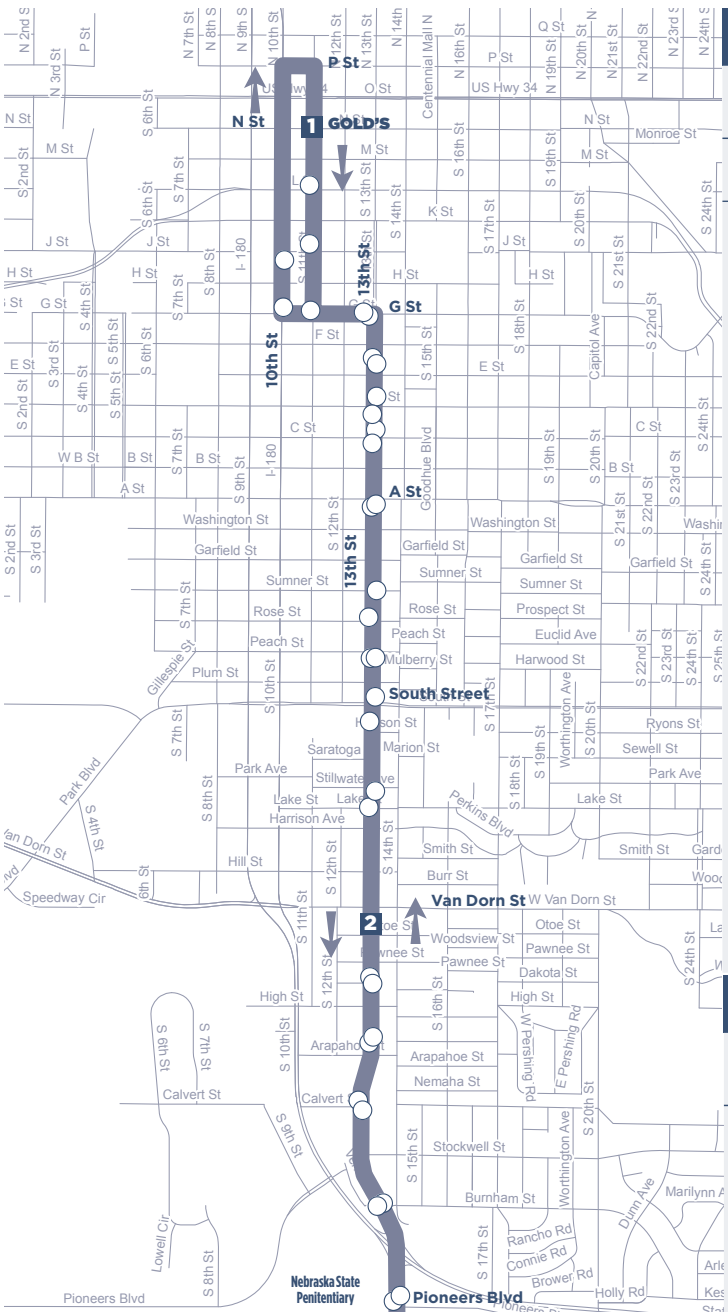

SATURDAY Interlines with Route 27 at Gold's

DEPART GOLD'S 11th	13th & VAN DORN	14th & BROOKRIDGE	ARRIVE WALMART	DEPART WALMART	14th & BROOKRIDGE	13th & VAN DORN	ARRIVE GOLD'S 11th
Outbound				Inbound			
1	2	3	4	4	3	2	1
7:10A	7:18A	7:24A	7:32A	7:40A	7:46A	7:55A	8:05A
8:10A	8:18A	8:24A	8:32A	8:40A	8:46A	8:55A	9:05A
9:10A	9:18A	9:24A	9:32A	9:40A	9:46A	9:55A	10:05A
10:10A	10:18A	10:24A	10:32A	10:40A	10:46A	10:55A	11:05A
11:10A	11:18A	11:24A	11:32A	11:40A	11:46A	11:55A	12:05P
12:10P	12:18P	12:24P	12:32P	12:40P	12:46P	12:55P	1:05P
1:10P	1:18P	1:24P	1:32P	1:40P	1:46P	1:55P	2:05P
2:10P	2:18P	2:24P	2:32P	2:40P	2:46P	2:55P	3:05P
3:10P	3:18P	3:24P	3:32P	3:40P	3:46P	3:55P	4:05P
4:10P	4:18P	4:24P	4:32P	4:40P	4:46P	4:55P	5:05P
5:10P	5:18P	5:24P	5:32P	5:40P	5:46P	5:55P	6:05P