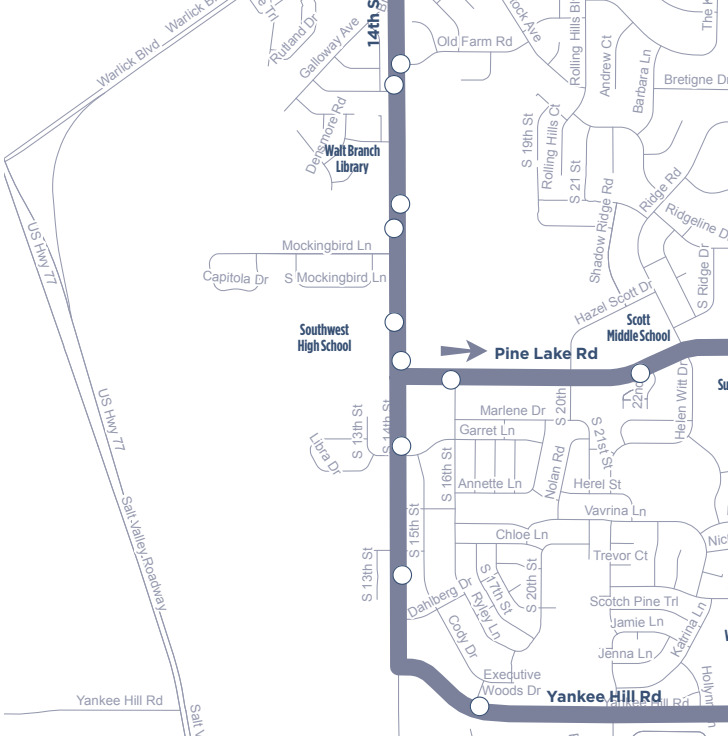

SATURDAY Interlines with Route 27 at Gold's

DEPART GOLD'S 11th	13th & VAN DORN	14th & BROOKRIDGE	ARRIVE WALMART	DEPART WALMART	14th & BROOKRIDGE	13th & VAN DORN	ARRIVE GOLD'S 11th
Outbound				Inbound			
1	2	3	4	4	3	2	1
7:10A	7:18A	7:24A	7:32A	7:40A	7:46A	7:55A	8:05A
8:10A	8:18A	8:24A	8:32A	8:40A	8:46A	8:55A	9:05A
9:10A	9:18A	9:24A	9:32A	9:40A	9:46A	9:55A	10:05A
10:10A	10:18A	10:24A	10:32A	10:40A	10:46A	10:55A	11:05A
11:10A	11:18A	11:24A	11:32A	11:40A	11:46A	11:55A	12:05P
12:10P	12:18P	12:24P	12:32P	12:40P	12:46P	12:55P	1:05P
1:10P	1:18P	1:24P	1:32P	1:40P	1:46P	1:55P	2:05P
2:10P	2:18P	2:24P	2:32P	2:40P	2:46P	2:55P	3:05P
3:10P	3:18P	3:24P	3:32P	3:40P	3:46P	3:55P	4:05P
4:10P	4:18P	4:24P	4:32P	4:40P	4:46P	4:55P	5:05P
5:10P	5:18P	5:24P	5:32P	5:40P	5:46P	5:55P	6:05P

WEEKDAY/SATURDAY

13

SOUTH 13TH

Time Point
 Bus Stop
 Route Direction

Effective May 4, 2017

BUS STOPS

Buses will only stop at these locations.

OUTBOUND: