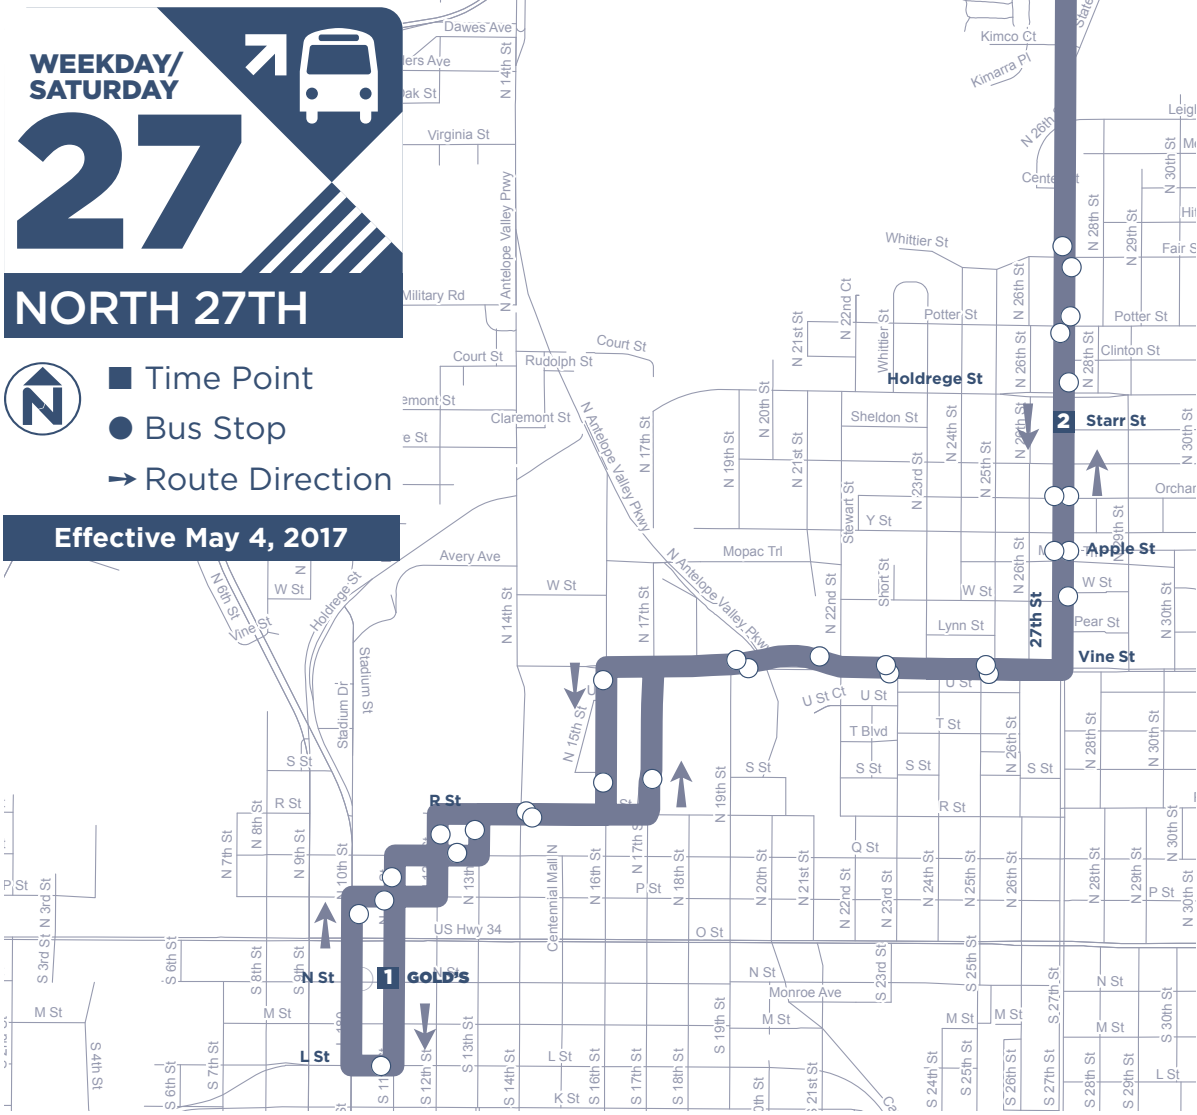

**WEEKDAY/
SATURDAY**

27

NORTH 27TH

Time Point
 Bus Stop
 Route Direction

Effective May 4, 2017

BUS STOPS

Buses will only stop at these locations.

OUTBOUND: