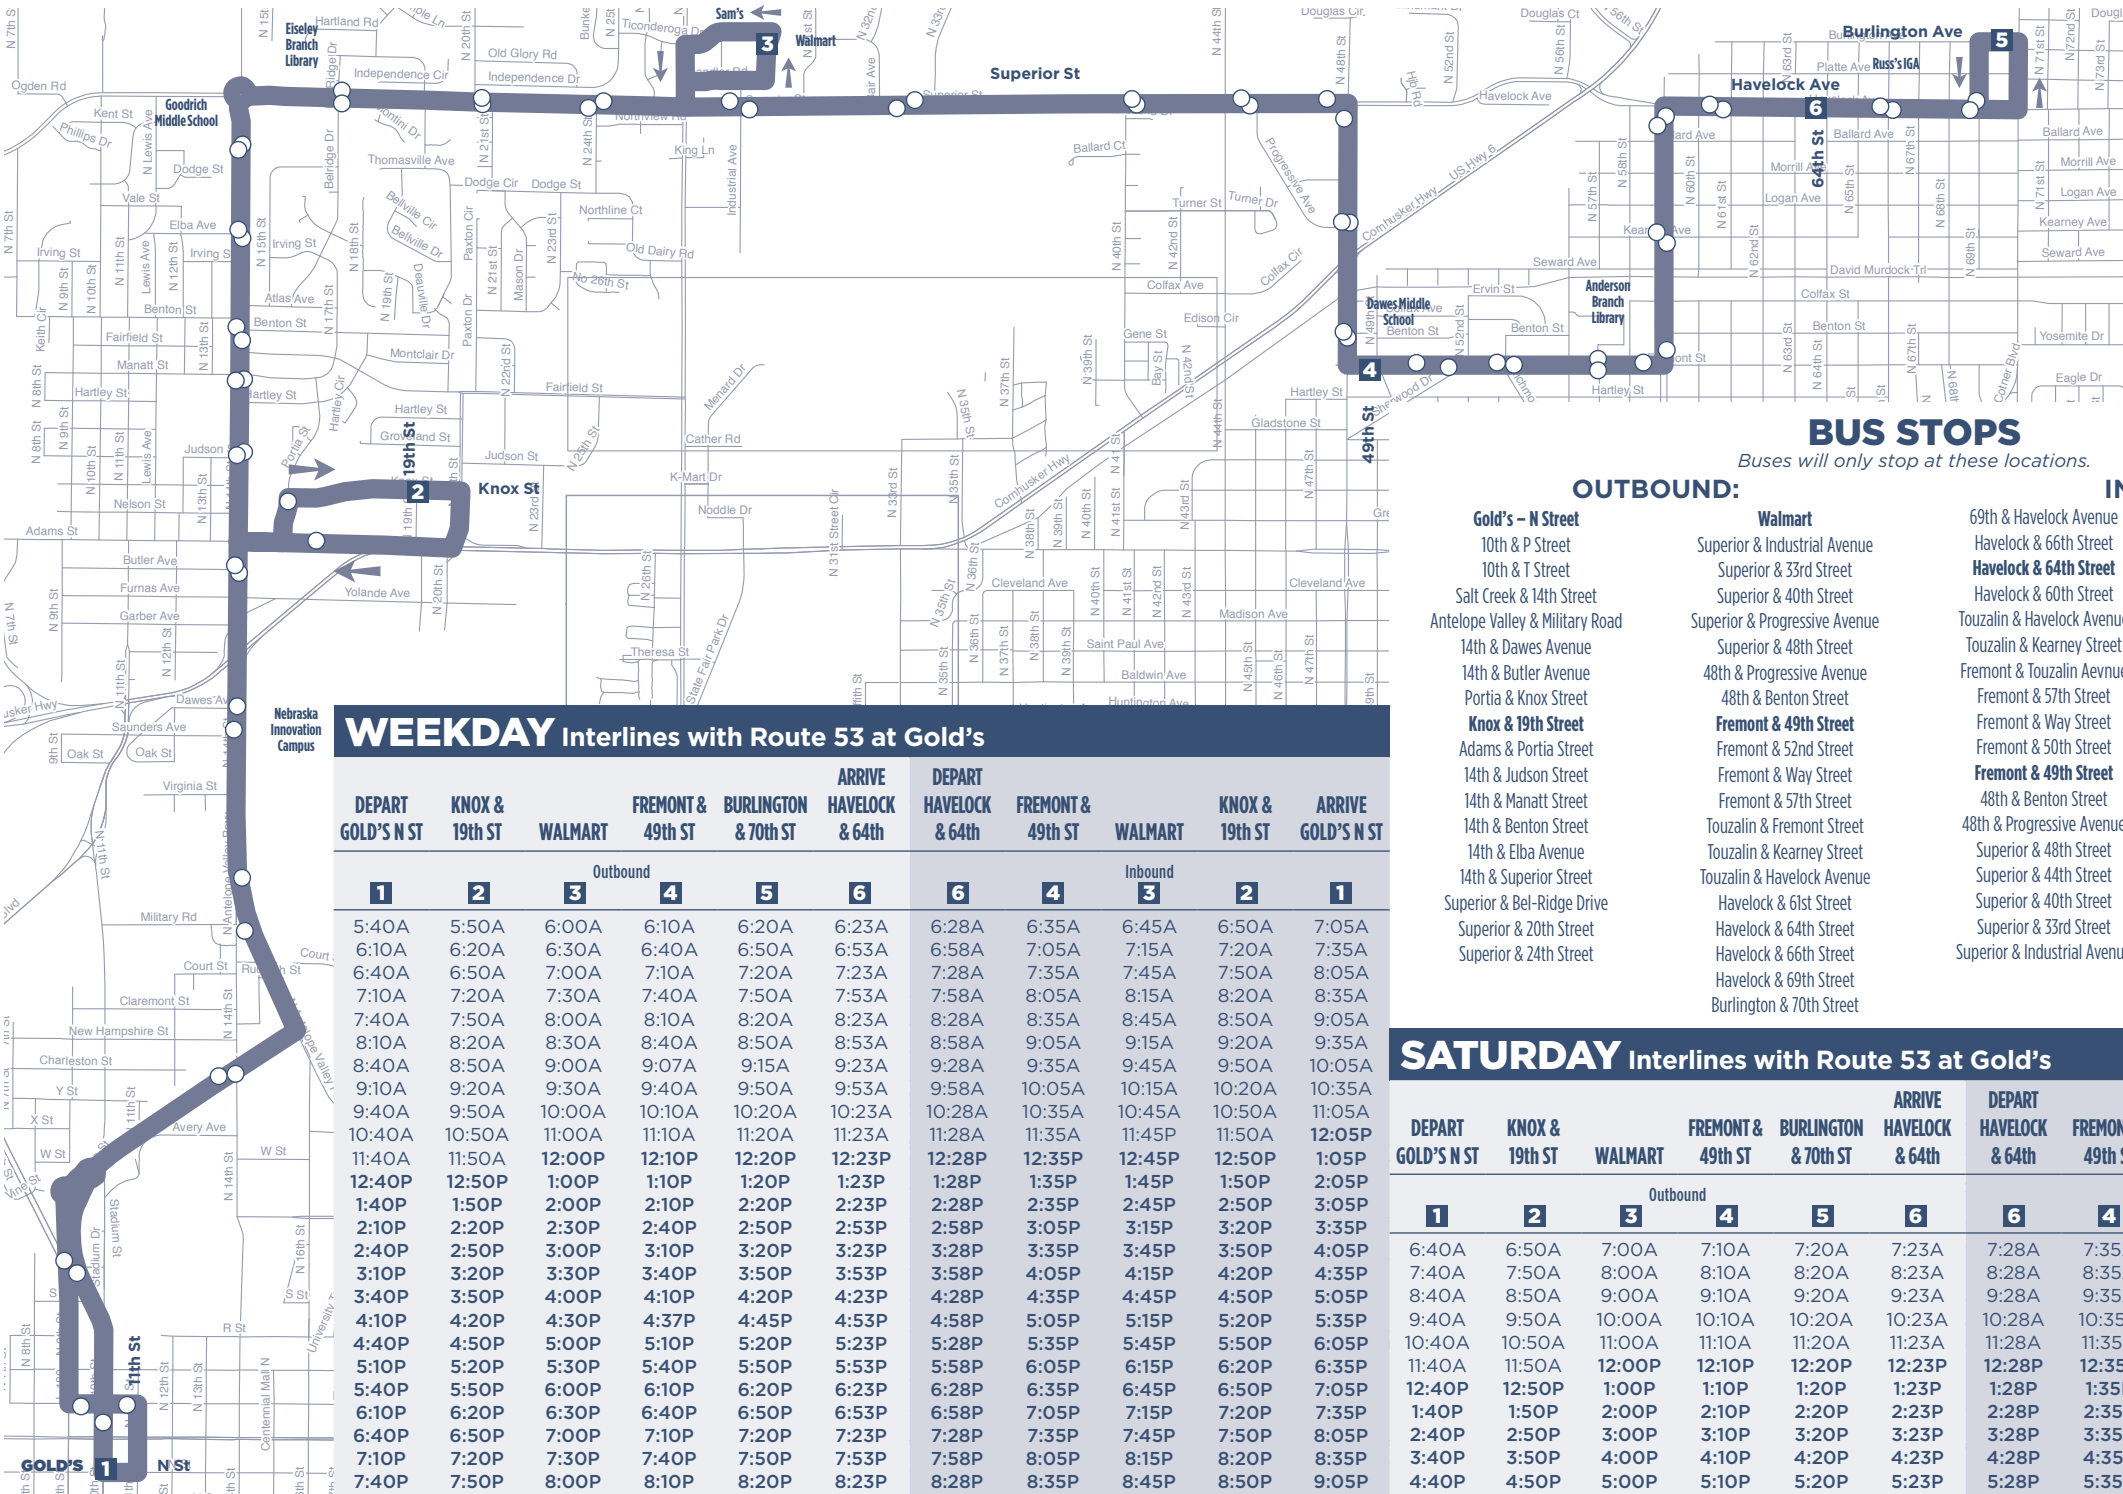

**WEEKDAY/
SATURDAY**

41

HAVELOCK

Time Point
Bus Stop
Route Direction

BUS STOPS

Buses will only stop at these locations.

OUTBOUND:

- **Gold's – N Street**
- 10th & P Street
- 10th & T Street
- Salt Creek & 14th Street
- Antelope Valley & Military Road
- 14th & Dawes Avenue
- 14th & Butler Avenue
- Portia & Knox Street
- **Knox & 19th Street**
- Adams & Portia Street
- 14th & Judson Street
- 14th & Manatt Street
- 14th & Benton Street
- 14th & Elba Avenue
- 14th & Superior Street
- Superior & Bel-Ridge Drive
- Superior & 20th Street
- Superior & 24th Street

- **Walmart**
- Superior & Industrial Avenue
- Superior & 33rd Street
- Superior & 40th Street
- Superior & Progressive Avenue
- Superior & 48th Street
- 48th & Progressive Avenue
- 48th & Benton Street
- **Fremont & 49th Street**
- Fremont & 52nd Street
- Fremont & Way Street
- Fremont & 57th Street
- Touzalin & Fremont Street
- Touzalin & Kearney Street
- Touzalin & Havelock Avenue
- Havelock & 61st Street
- Havelock & 64th Street
- Havelock & 66th Street
- Havelock & 69th Street
- Burlington & 70th Street

- 69th & Havelock Avenue
- Havelock & 66th Street
- **Havelock & 64th Street**
- Havelock & 60th Street
- Touzalin & Havelock Avenue
- Touzalin & Kearney Street
- Fremont & Touzalin Avenue
- Fremont & 57th Street
- Fremont & Way Street
- Fremont & 50th Street
- **Fremont & 49th Street**
- 48th & Benton Street
- 48th & Progressive Avenue
- Superior & 48th Street
- Superior & 44th Street
- Superior & 40th Street
- Superior & 33rd Street
- Superior & Industrial Avenue

INBOUND:

- **Walmart**
- Superior & 24th Street
- Superior & 20th Street
- Superior & Bel-Ridge Drive
- 14th & Superior Street
- 14th & Elba Avenue
- 14th & Benton Street
- 14th & Manatt Street
- 14th & Judson Street
- Portia & Knox Street
- **Knox & 19th Street**
- Adams & Portia Street
- 14th & Butler Avenue
- 14th & Saunders Avenue
- Antelope Valley & Military Road
- 9th and T Street
- P & 9th Street
- P & 11th Street
- **Gold's – N Street**

**Effective
May 4, 2017**

WEEKDAY Interlines with Route 53 at Gold's