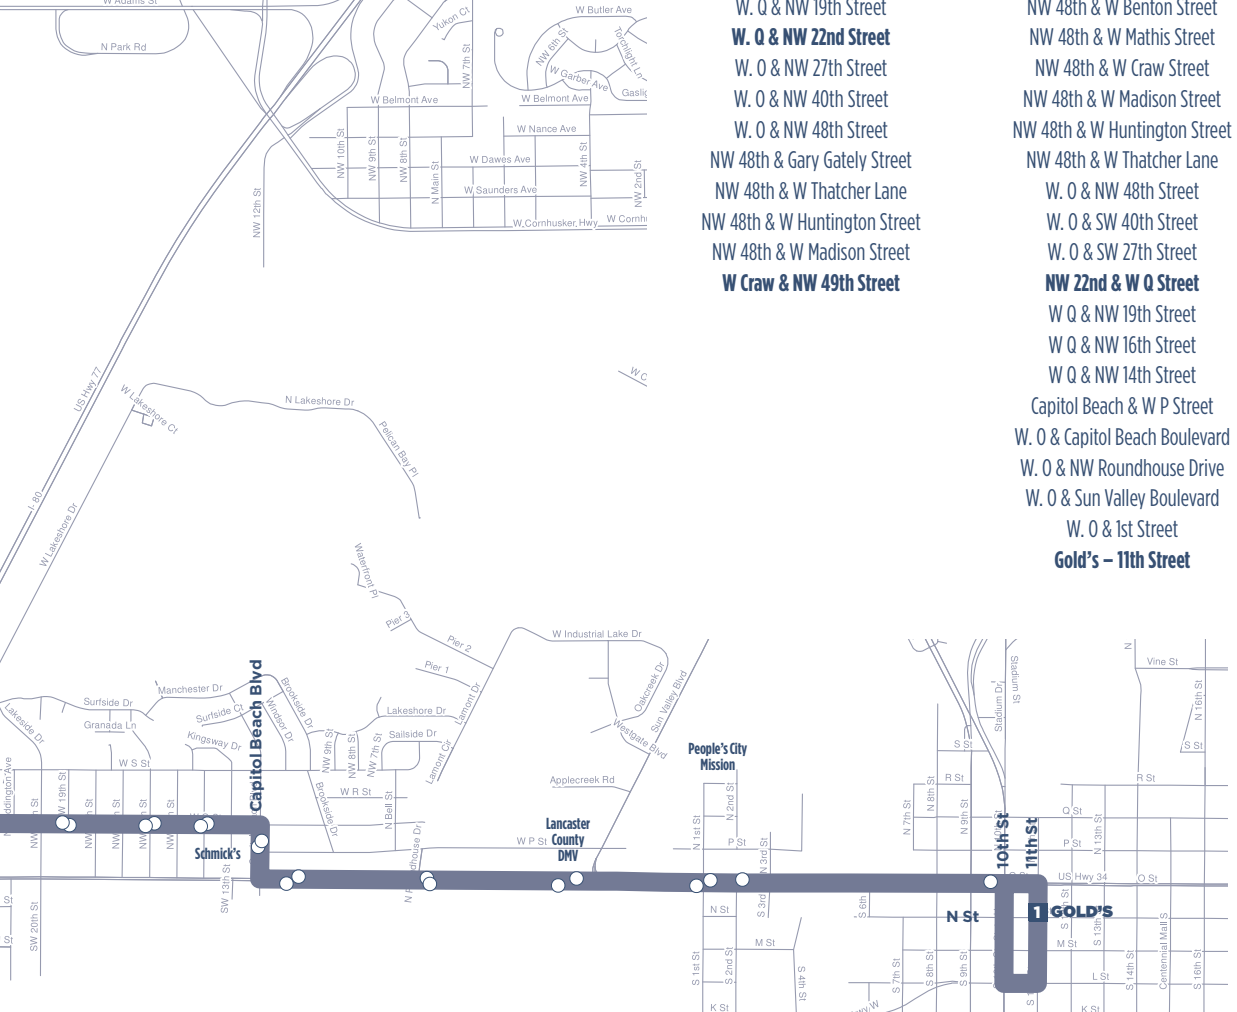

# 46

**ARNOLD HEIGHTS**

 ■ Time Point  
 ○ Bus Stop  
 → Route Direction

**Effective May 4, 2017**

<b>WEEKDAY</b>					
DEPART GOLD'S - 11th	W Q & NW 22nd	ARRIVE W CRAW & NW 49th	DEPART W CRAW & NW 49th	NW 22nd & W Q	ARRIVE GOLD'S - 11th
<b>1</b>	<b>2</b>	<b>3</b>	<b>3</b>	<b>2</b>	<b>1</b>
Outbound	Inbound				
6:10A	6:18A	6:05A	6:10A	6:25A	6:35A
6:40A	6:48A	6:28A	6:37A	6:55A	7:05A
7:10A	7:18A	6:58A	7:07A	7:25A	7:35A
7:40A	7:48A	7:28A	7:37A	7:55A	8:05A
8:10A	8:18A	7:58A	8:07A	8:25A	8:35A
8:40A	8:48A	8:28A	8:37A	8:55A	9:05A
9:10A	9:18A	8:58A	9:07A	9:25A	9:35A
9:40A	9:48A	9:28A	9:37A	9:55A	10:05A
10:10A	10:18A	9:58A	10:07A	10:25A	10:35A
10:40A	10:48A	10:28A	10:37A	10:55A	11:05A
11:10A	11:18A	10:58A	11:07A	11:25A	11:35A
11:40A	11:48A	11:28A	11:37A	11:55A	12:05P
12:10P	12:18P	12:28P	12:37P	12:55P	1:05P
1:10P	1:18P	1:28P	1:37P	1:55P	2:05P
2:10P	2:18P	2:28P	2:37P	2:55P	3:05P
2:40P	2:48P	2:58P	3:07P	3:25P	3:35P
3:10P	3:18P	3:28P	3:37P	3:55P	4:05P
3:40P	3:48P	3:58P	4:07P	4:25P	4:35P
4:10P	4:18P	4:28P	4:37P	4:55P	5:05P
4:40P	4:48P	4:58P	5:07P	5:25P	5:35P
5:10P	5:18P	5:28P	5:37P	5:55P	6:05P
5:40P	5:48P	5:58P	6:07P	6:25P	6:35P
6:10P	6:18P	6:28P	6:37P	6:55P	7:05P
6:40P	6:48P	6:58P	7:07P	7:25P	7:35P
7:10P	7:18P	7:28P	7:37P	7:55P	8:05P
7:40P	7:48P	7:58P	8:07P	8:25P	8:35P

<b>SATURDAY</b>					
DEPART GOLD'S - 11th	W Q & NW 22nd	ARRIVE W CRAW & NW 49th	DEPART W CRAW & NW 49th	NW 22nd & W Q	ARRIVE GOLD'S - 11th
<b>1</b>	<b>2</b>	<b>3</b>	<b>3</b>	<b>2</b>	<b>1</b>
Outbound	Inbound				
7:10A	7:18A	7:28A	7:37A	7:55A	8:05A
8:10A	8:18A	8:28A	8:37A	8:55A	9:05A
9:10A	9:18A	9:28A	9:37A	9:55A	10:05A
10:10A	10:18A	10:28A	10:37A	10:55A	11:05A
11:10A	11:18A	11:28A	11:37A	11:55A	12:05P
12:10P	12:18P	12:28P	12:37P	12:55P	1:05P
1:10P	1:18P	1:28P	1:37P	1:55P	2:05P
2:10P	2:18P	2:28P	2:37P	2:55P	3:05P
3:10P	3:18P	3:28P	3:37P	3:55P	4:05P
4:10P	4:18P	4:28P	4:37P	4:55P	5:05P
5:10P	5:18P	5:28P	5:37P	5:55P	6:05P