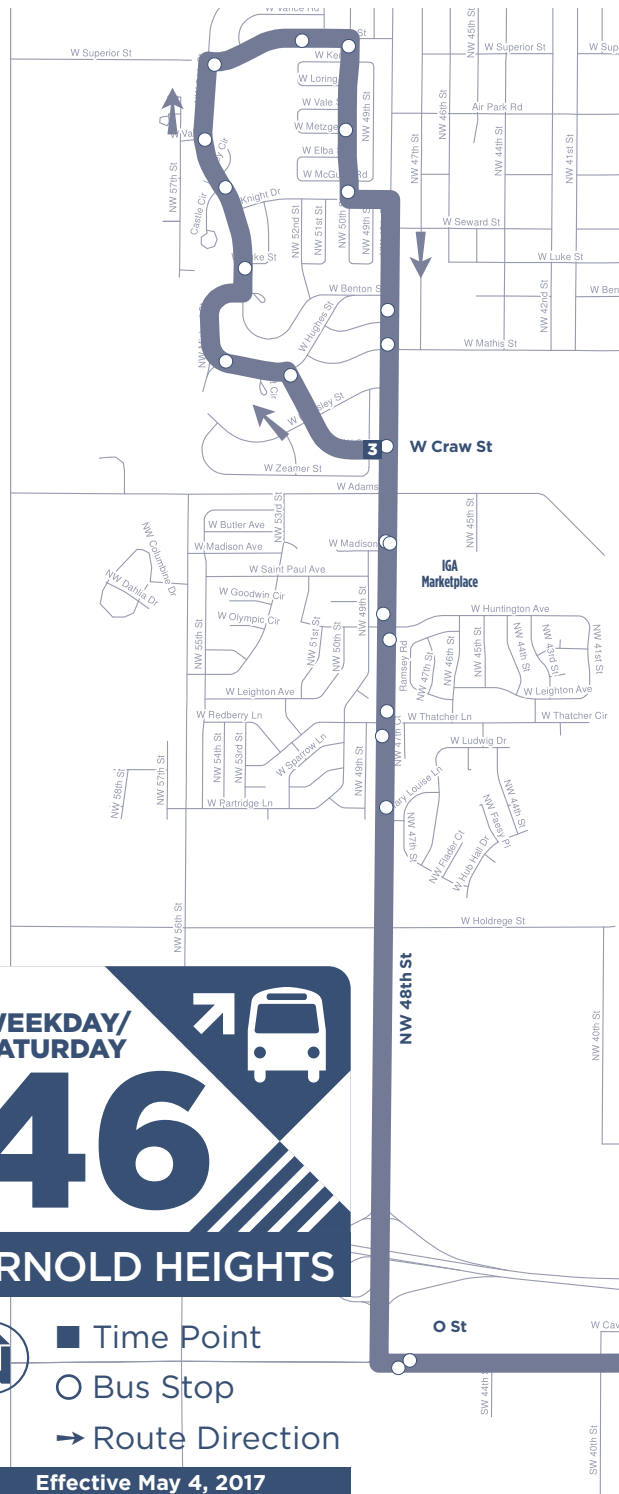

# 46

**ARNOLD HEIGHTS**

 ■ Time Point  
 ○ Bus Stop  
 → Route Direction

**Effective May 4, 2017**

<b>WEEKDAY</b>					
DEPART GOLD'S - 11th	W Q & NW 22nd	ARRIVE W CRAW & NW 49th	DEPART W CRAW & NW 49th	NW 22nd & W Q	ARRIVE GOLD'S - 11th
<b>1</b>	<b>2</b>	<b>3</b>	<b>3</b>	<b>2</b>	<b>1</b>
Outbound	Inbound				
6:10A	6:18A	6:05A	6:10A	6:25A	6:35A
6:40A	6:48A	6:28A	6:37A	6:55A	7:05A
7:10A	7:18A	6:58A	7:07A	7:25A	7:35A
7:40A	7:48A	7:28A	7:37A	7:55A	8:05A
8:10A	8:18A	7:58A	8:07A	8:25A	8:35A
8:40A	8:48A	8:28A	8:37A	8:55A	9:05A
9:10A	9:18A	8:58A	9:07A	9:25A	9:35A
9:40A	9:48A	9:28A	9:37A	9:55A	10:05A
10:10A	10:18A	9:58A	10:07A	10:25A	10:35A
10:40A	10:48A	10:28A	10:37A	10:55A	11:05A
11:10A	11:18A	10:58A	11:07A	11:25A	11:35A
11:40A	11:48A	11:28A	11:37A	11:55A	12:05P
12:10P	12:18P	12:28P	12:37P	12:55P	1:05P
1:10P	1:18P	1:28P	1:37P	1:55P	2:05P
2:10P	2:18P	2:28P	2:37P	2:55P	3:05P
2:40P	2:48P	2:58P	3:07P	3:25P	3:35P
3:10P	3:18P	3:28P	3:37P	3:55P	4:05P
3:40P	3:48P	3:58P	4:07P	4:25P	4:35P
4:10P	4:18P	4:28P	4:37P	4:55P	5:05P
4:40P	4:48P	4:58P	5:07P	5:25P	5:35P
5:10P	5:18P	5:28P	5:37P	5:55P	6:05P
5:40P	5:48P	5:58P	6:07P	6:25P	6:35P
6:10P	6:18P	6:28P	6:37P	6:55P	7:05P
6:40P	6:48P	6:58P	7:07P	7:25P	7:35P
7:10P	7:18P	7:28P	7:37P	7:55P	8:05P
7:40P	7:48P	7:58P	8:07P	8:25P	8:35P