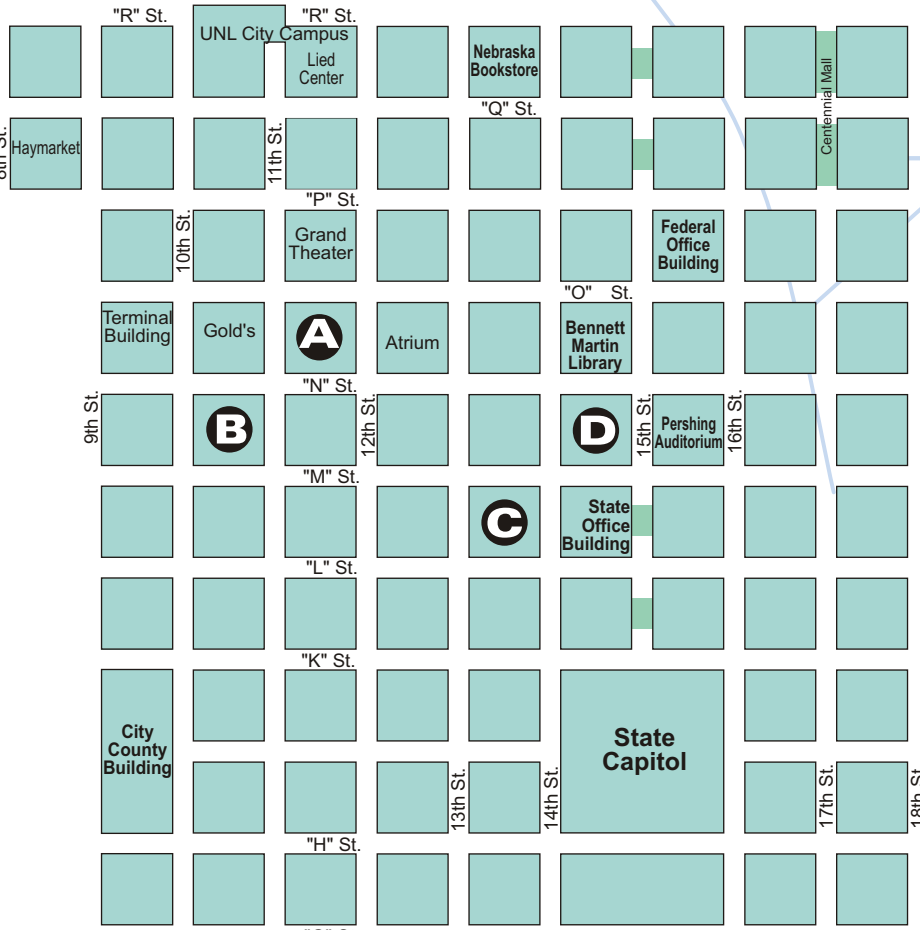

- █ 41/40 Havelock / Heart Hospital
- █ 42/43 Bethany / Normal
- █ 44 "O" Street / SCC
- █ 46 Arnold Heights
- █ 47/45 Belmont / Arapahoe
- █ 49 University Place
- █ 50 College View
- █ 51/52 West "A" / Gaslight
- █ 54 Veteran's Hospital

startran.lincoln.ne.gov