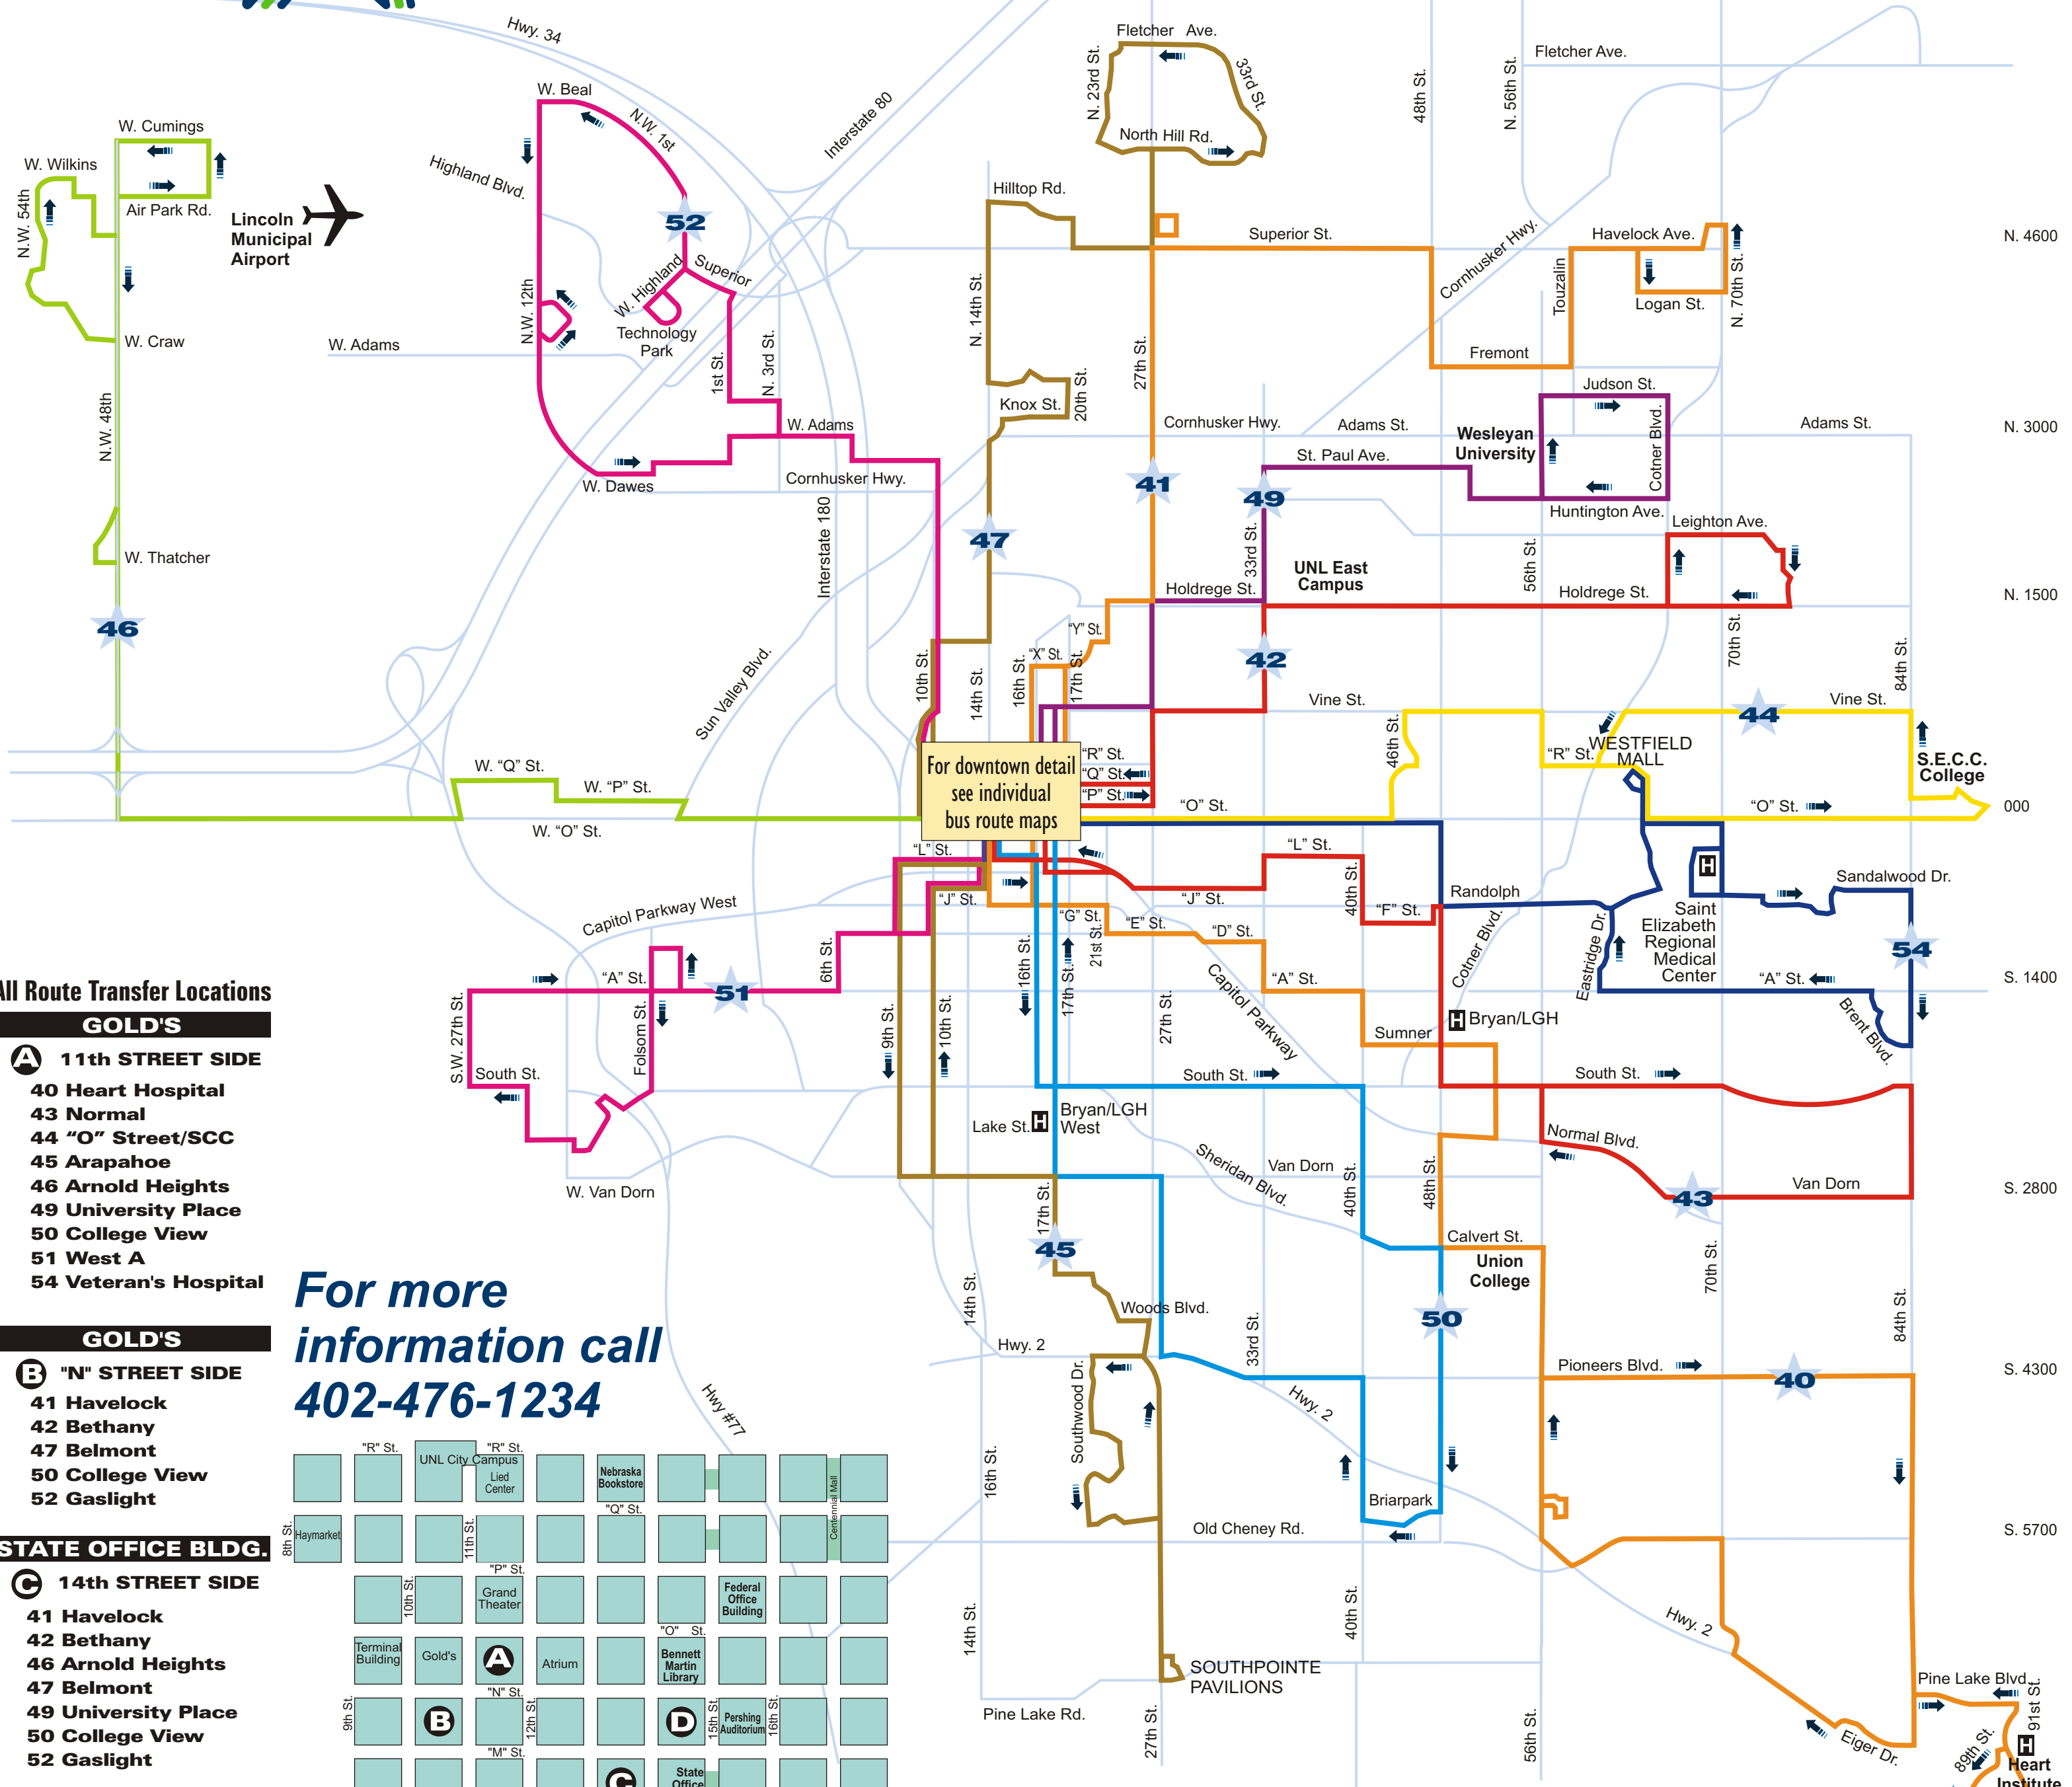

### All Route Transfer Locations

### 40 Heart Hospital

Leave Gold's "N" Street	Bryan Hospital	Heart Hospital	Edgewood	Bryan Hospital	Arrive Gold's Ilth Street
7:00A	7:20A	7:40A	7:50A	8:10A	8:30A
8:00A	8:20A	8:40A	8:50A	9:10A	9:30A
9:00A	9:20A	9:40A	9:50A	10:10A	10:30A
10:00A	10:20A	10:40A	10:50A	11:10A	11:30A
11:00A	11:20A	11:40A	11:50A	12:10P	12:30P
12:00P	12:20P	12:40P	12:50P	1:10P	1:30P
1:00P	1:20P	1:40P	1:50P	2:10P	2:30P
2:00P	2:20P	2:40P	2:50P	3:10P	3:30P
3:00P	3:20P	3:40P	3:50P	4:10P	4:30P
4:00P	4:20P	4:40P	4:50P	5:10P	5:30P
5:00P	5:20P	5:35P	-----	-----	-----

### 47 Belmont

Leave Gold's "N" Street	20th & Knox	27th & Fletcher	20th & Knox	Arrive Gold's Ilth Street
7:30A	7:45A	7:00A	7:15A	7:30A
8:30A	8:45A	8:00A	8:15A	8:30A
9:30A	9:45A	9:00A	9:15A	9:30A
10:30A	10:45A	10:00A	10:15A	10:30A
11:30A	11:45A	11:00A	11:15A	11:30A
12:30P	12:45P	12:00P	12:15P	12:30P
1:30P	1:45P	1:00P	1:15P	1:30P
2:30P	2:45P	2:00P	2:15P	2:30P
3:30P	3:45P	3:00P	3:15P	3:30P
4:30P	4:45P	4:00P	4:15P	4:30P
5:30P	5:45P	5:00P	5:15P	5:30P
-----	-----	6:00P	-----	-----

### 52 Gaslight

Leave Gold's "N" Street	1st & Fairfield	Technology Park	NW 4th & W Beal	Cornhusker & W Dawes	Arrive Gold's Ilth Street
7:15A	7:30A	7:35A	7:45A	8:00A	8:15A
9:15A	9:30A	9:35A	9:45A	10:00A	10:15A
11:15A	11:30A	11:35A	11:45A	12:00P	12:15P
1:15P	1:30P	1:35P	1:45P	2:00P	2:15P
3:15P	3:30P	3:35P	3:45P	4:00P	4:15P
5:15P	5:30P	5:35P	5:45P	-----	-----