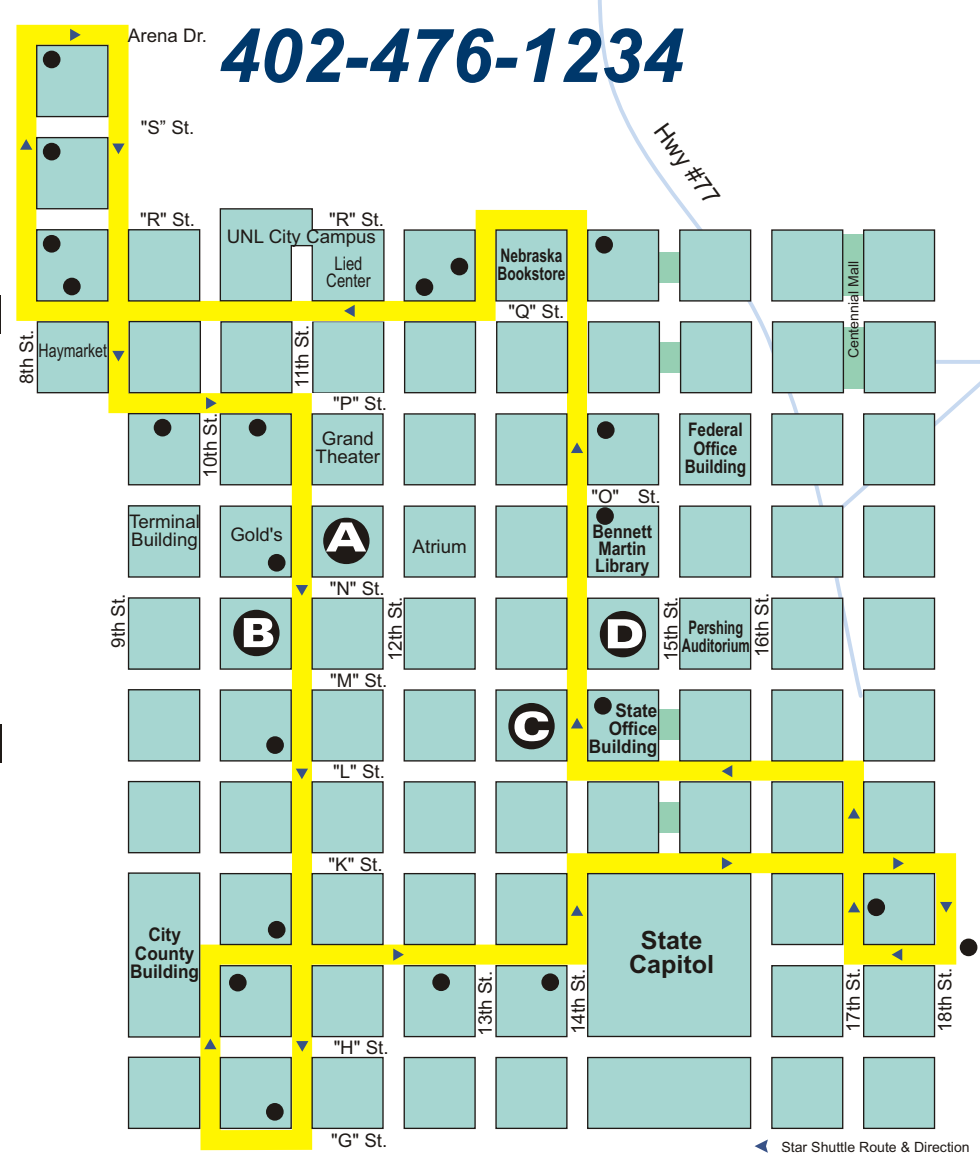

WEEKDAY SERVICE

All Route Transfer Locations

- GOLD'S**
- A 11th STREET SIDE**
- 40 Heart Hospital
 - 43 Normal
 - 44 "O" Street/SCC
 - 45 Arapahoe
 - 48 Salt Valley
 - 50 College View
 - 51 West A
 - 53 SouthPointe
 - 54 Veteran's Hospital
 - 55 Star Shuttle
- GOLD'S**
- B "N" STREET SIDE**
- 41 Havelock
 - 42 Bethany
 - 46 Arnold Heights
 - 47 Belmont
 - 49 University Place
 - 52 Gaslight
- STATE OFFICE BLDG.**
- C 14th STREET SIDE**
- 41 Havelock
 - 42 Bethany
 - 46 Arnold Heights
 - 47 Belmont
 - 49 University Place
 - 52 Gaslight
 - 53 SouthPointe
 - 55 Star Shuttle
- STATE OFFICE BLDG.**
- D "M" STREET SIDE**
- 40 Heart Hospital
 - 43 Normal
 - 44 "O" Street/SCC
 - 45 Arapahoe
 - 48 Salt Valley
 - 50 College View
 - 51 West A
 - 53 SouthPointe
 - 54 Veteran's Hospital

For more information call
402-476-1234

For downtown detail see individual bus route maps

- 24 Holdrege
- 41/40 Havelock / Heart Hospital
- 42/43 Bethany / Normal
- 44 "O" Street / SCC
- 45/46 Arapahoe / Arnold Heights
- 47/48 Belmont / Salt Valley
- 49/50 University Place / College View
- 51/52 West "A" / Gaslight
- 53 SouthPointe
- 54 Veteran's Hospital

42 Bethany

Leave Gold's "N" Street	35th & Holdrege	Leighton & Ammon	35th & Holdrege	Arrive Gold's 11th Street
6:15A	6:30A	6:15A	6:30A	6:45A
6:45A	7:00A	6:45A	7:00A	7:15A
7:15A	7:30A	7:15A	7:30A	7:45A
7:45A	8:00A	7:45A	8:00A	8:15A
8:15A	8:30A	8:15A	8:30A	8:45A
8:45A	9:00A	8:45A	9:00A	9:15A
9:15A	9:30A	9:15A	9:30A	9:45A
9:45A	10:00A	9:45A	10:00A	10:15A
10:15A	10:30A	10:15A	10:30A	10:45A
10:45A	11:00A	10:45A	11:00A	11:15A
11:15A	12:00P	11:15A	12:00P	12:45P
12:45P	1:00P	1:10-1:20P	1:30P	1:45P
1:45P	2:00P	2:15P	2:30P	2:45P
2:45P	3:00P	3:15P	3:30P	3:45P
3:15P	3:30P	3:45P	4:00P	4:15P
3:45P	4:00P	4:15P	4:30P	4:45P
4:15P	4:30P	4:45P	5:00P	5:15P
4:45P	5:00P	5:15P	5:30P	5:45P
5:15P	5:30P	5:45P	6:00P	6:15P
5:45P	6:00P	6:15P	6:30P	6:45P
6:15P	6:30P	6:45P	-----	-----