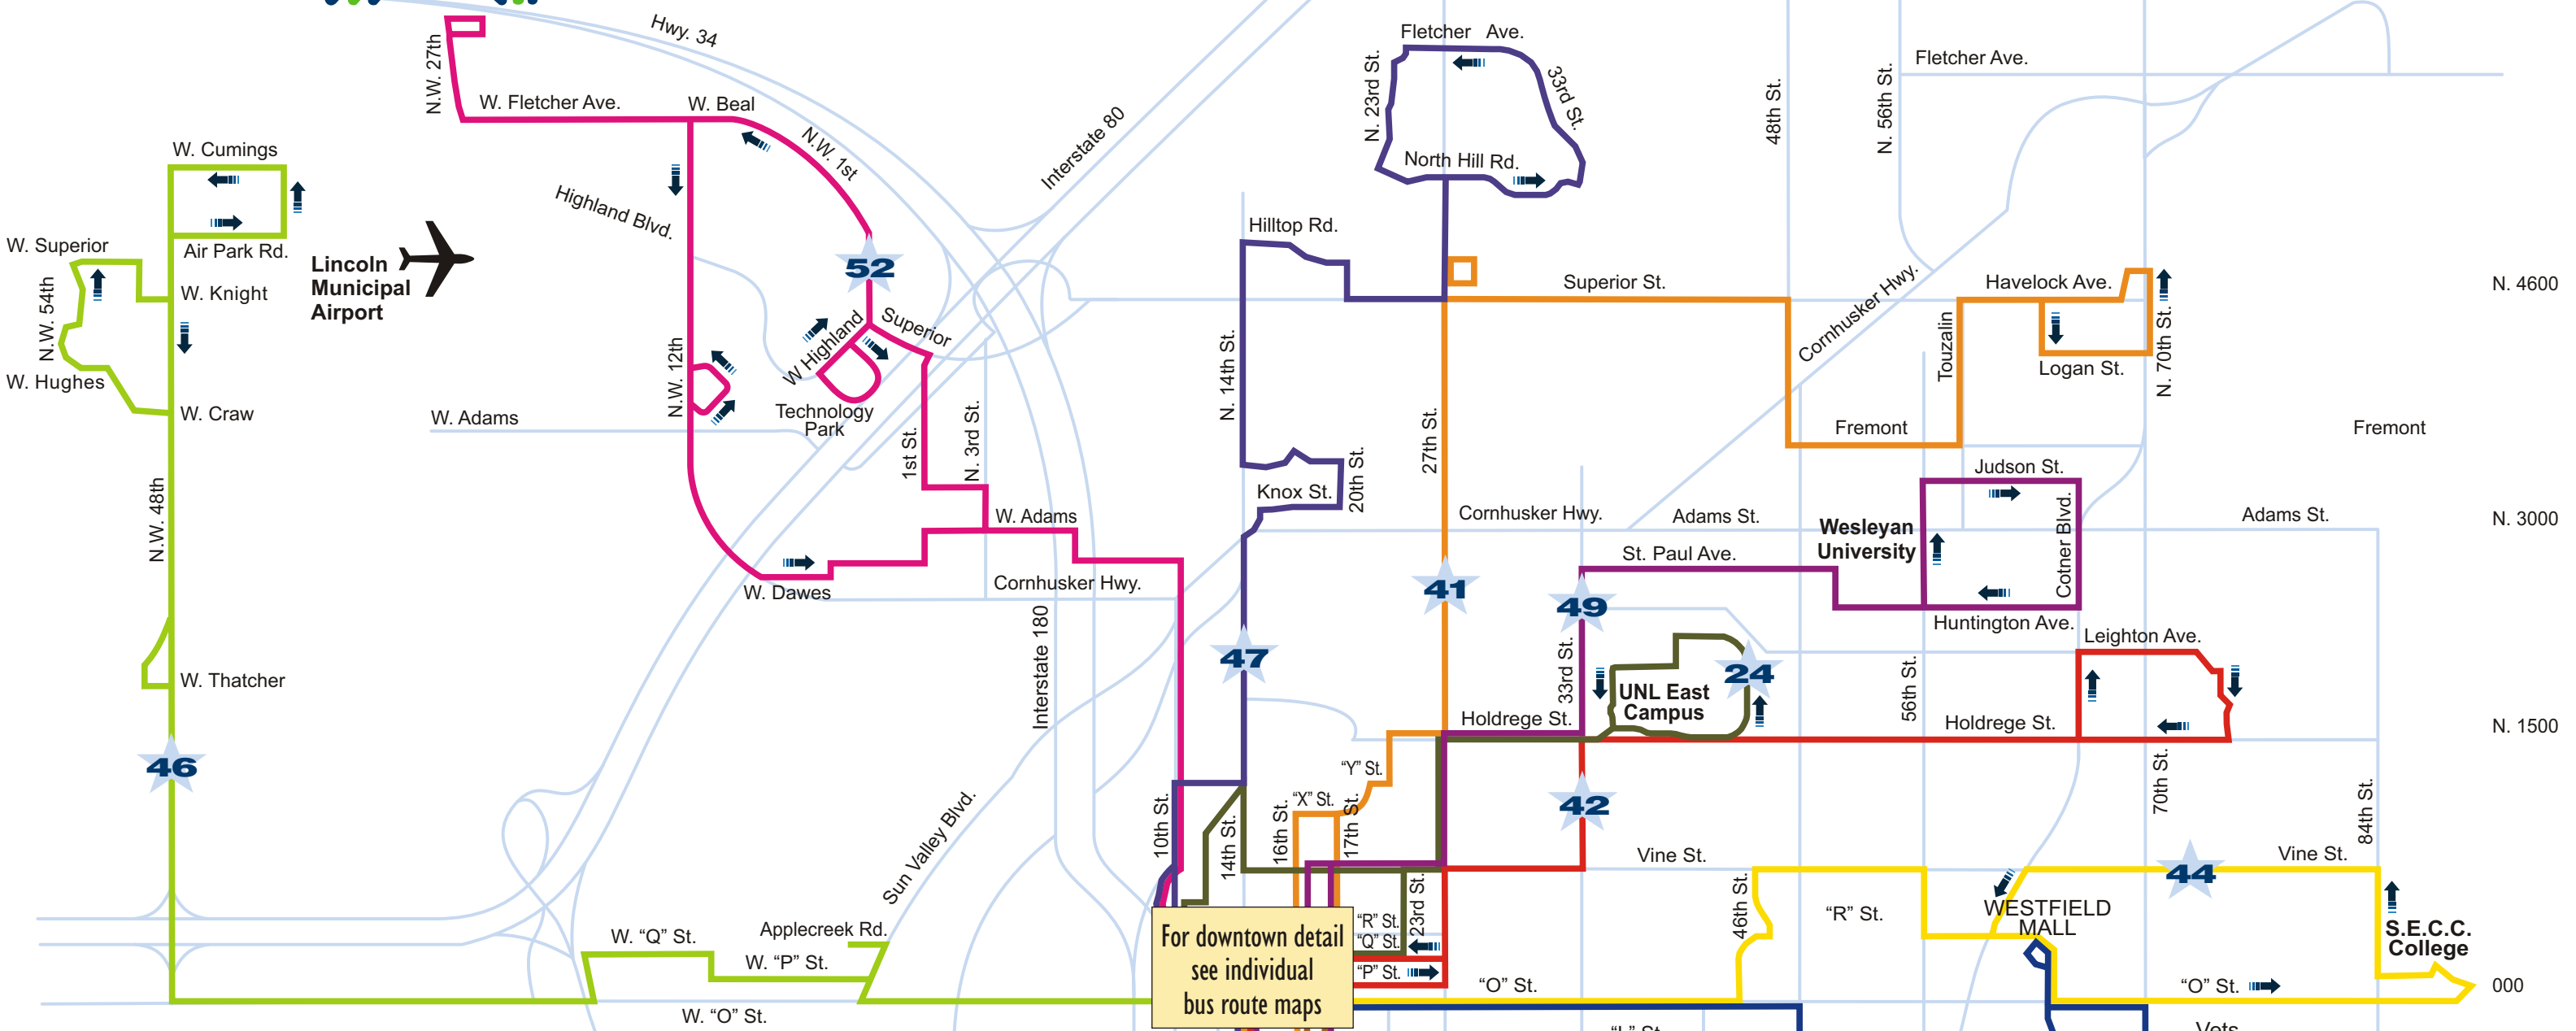

WEEKDAY SERVICE

All Route Transfer Locations

- GOLD'S**
- A 11th STREET SIDE**
- 40 Heart Hospital
 - 43 Normal
 - 44 "O" Street/SCC
 - 45 Arapahoe
 - 48 Salt Valley
 - 50 College View
 - 51 West A
 - 53 SouthPointe
 - 54 Veteran's Hospital
 - 55 Star Shuttle
- GOLD'S**
- B "N" STREET SIDE**
- 41 Havelock
 - 42 Bethany
 - 46 Arnold Heights
 - 47 Belmont
 - 49 University Place
 - 52 Gaslight
- STATE OFFICE BLDG.**
- C 14th STREET SIDE**
- 41 Havelock
 - 42 Bethany
 - 46 Arnold Heights
 - 47 Belmont
 - 49 University Place
 - 52 Gaslight
 - 53 SouthPointe
 - 55 Star Shuttle
- STATE OFFICE BLDG.**
- D "M" STREET SIDE**
- 40 Heart Hospital
 - 43 Normal
 - 44 "O" Street/SCC
 - 45 Arapahoe
 - 48 Salt Valley
 - 50 College View
 - 51 West A
 - 53 SouthPointe
 - 54 Veteran's Hospital

42 Bethany

Leave Gold's "N" Street	35th & Holdrege	Leighton & Ammon	35th & Holdrege	Arrive Gold's 11th Street
6:15A	6:30A	6:15A	6:30A	6:45A
6:45A	7:00A	6:45A	7:00A	7:15A
7:15A	7:30A	7:15A	7:30A	7:45A
7:45A	8:00A	7:45A	8:00A	8:15A
8:15A	8:30A	8:15A	8:30A	8:45A
8:45A	9:00A	8:45A	9:00A	9:15A
9:15A	9:30A	9:15A	9:30A	9:45A
9:45A	10:00A	9:45A	10:00A	10:15A
10:15A	10:30A	10:15A	10:30A	10:45A
10:45A	11:00A	10:45A	11:00A	11:15A
11:15A	12:00P	11:15A	12:00P	12:45P
12:45P	1:00P	1:10-1:20P	1:30P	1:45P
1:45P	2:00P	2:15P	2:30P	2:45P
2:45P	3:00P	3:15P	3:30P	3:45P
3:15P	3:30P	3:45P	4:00P	4:15P
3:45P	4:00P	4:15P	4:30P	4:45P
4:15P	4:30P	4:45P	5:00P	5:15P
4:45P	5:00P	5:15P	5:30P	5:45P
5:15P	5:30P	5:45P	6:00P	6:15P
5:45P	6:00P	6:15P	6:30P	6:45P
6:15P	6:30P	6:45P	-----	-----