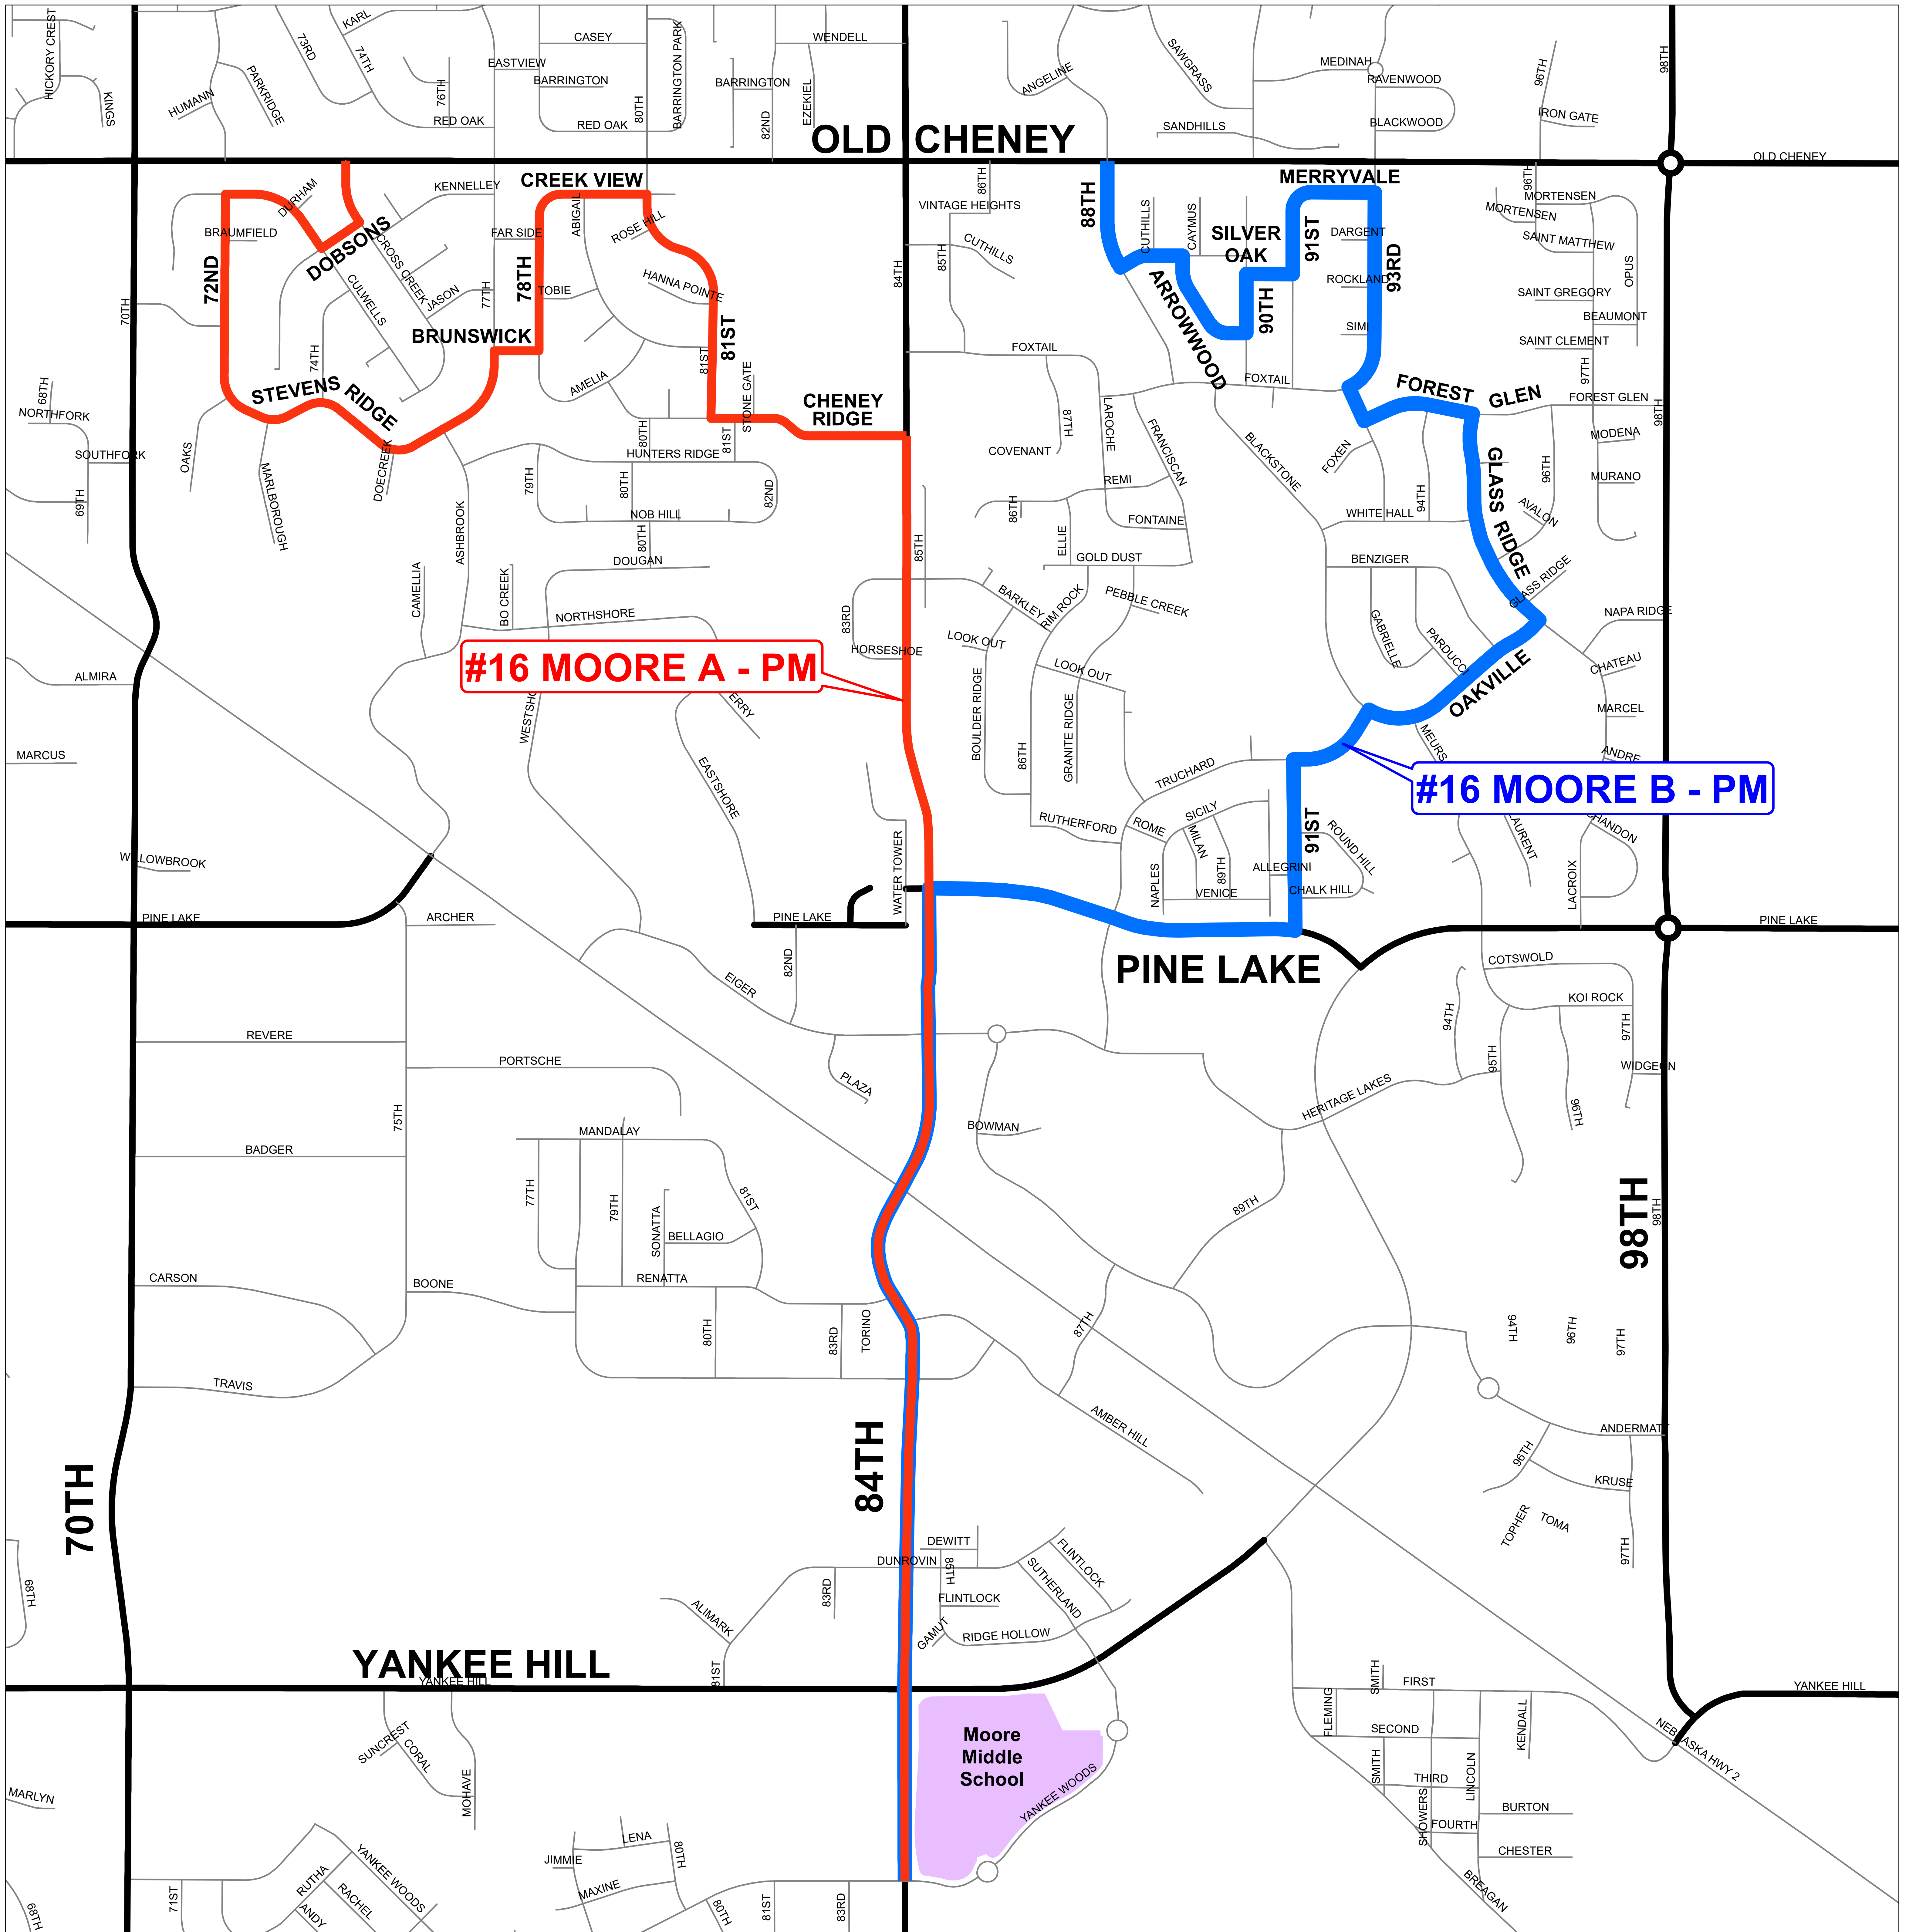

Moore Middle School Booster Routes

#16 MOORE A - PM

#16 MOORE B - PM

— #16: Moore A - P.M.
 — #16: Moore B - P.M.

All buses leave Moore Middle School at 3:10 P.M.