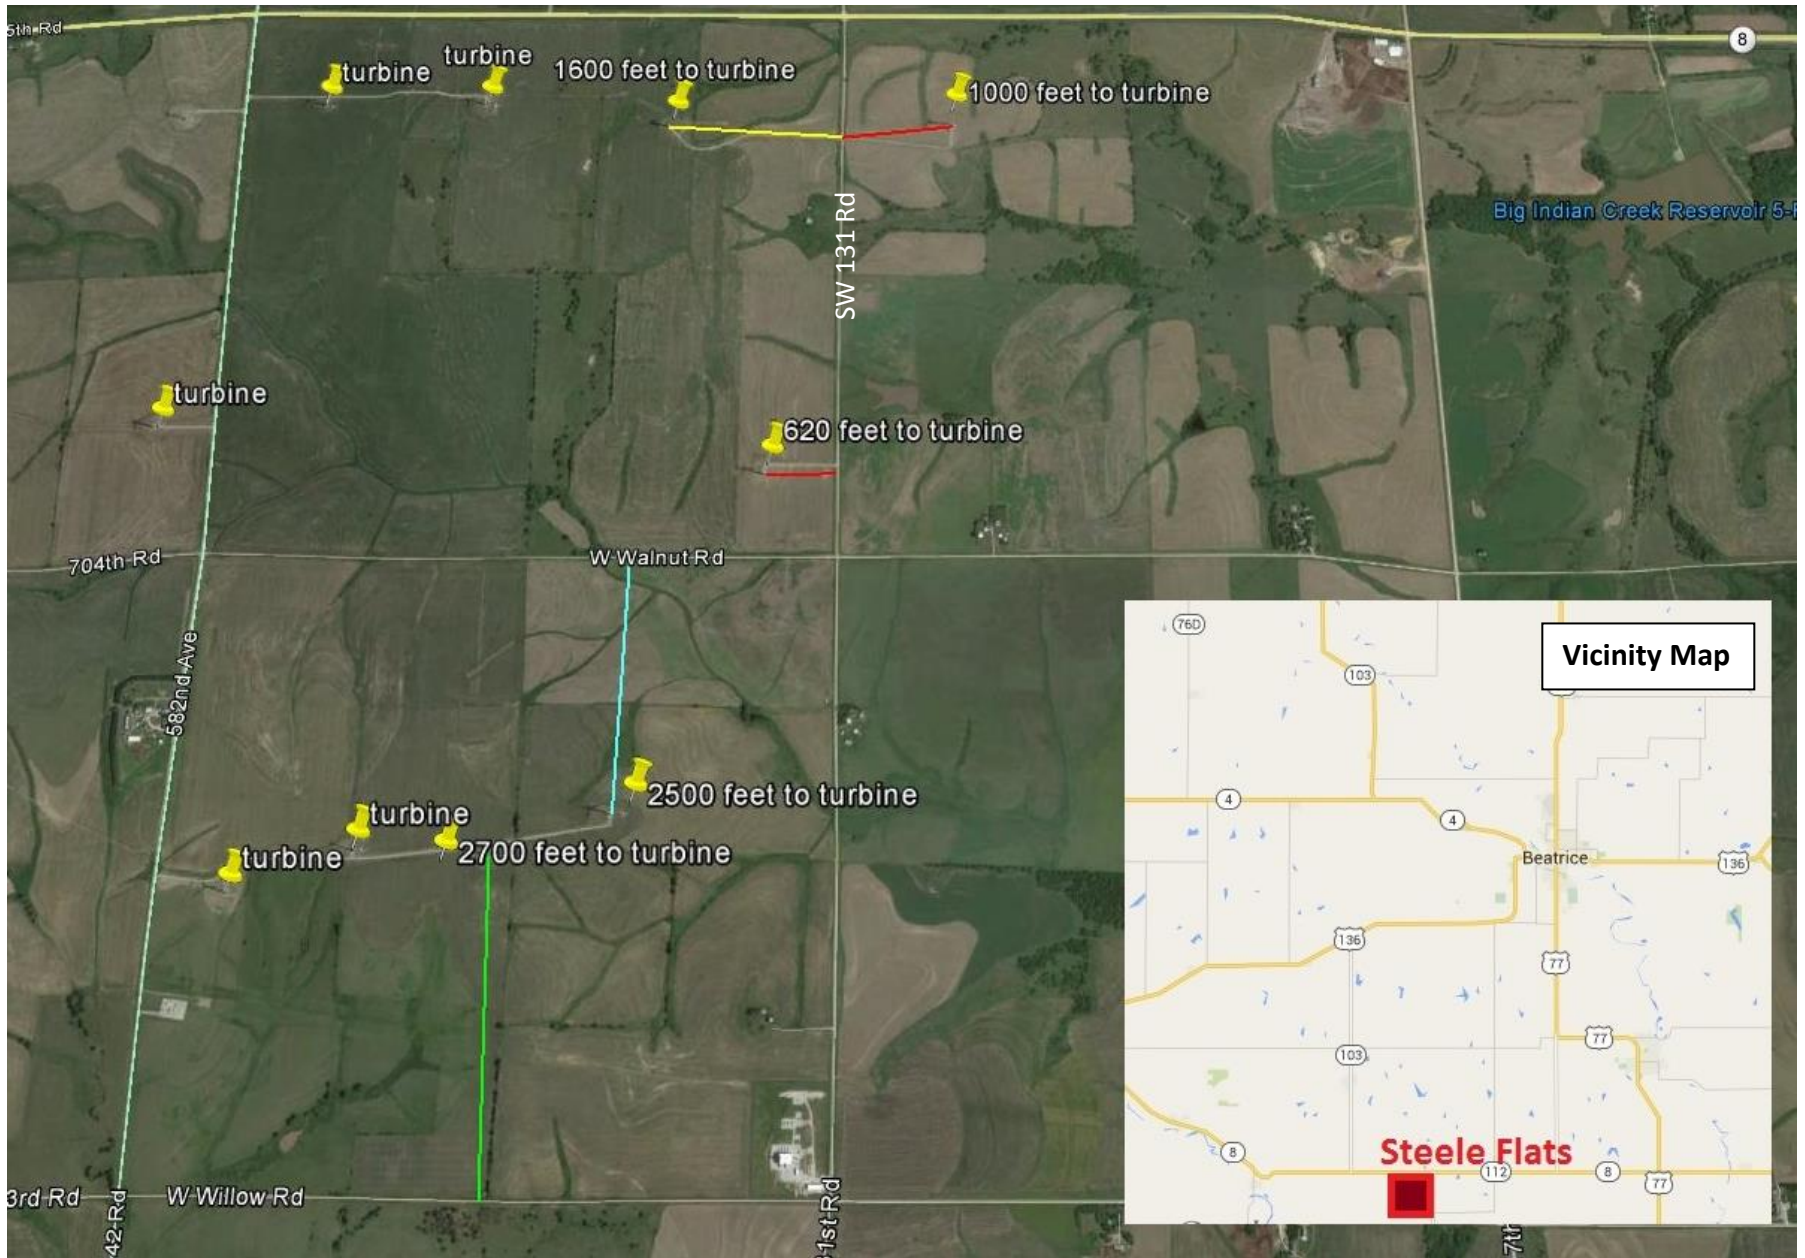

Steele Flats Tour Map

Driving Directions: Follow US-77 S, Continue straight onto NE-112 W, Turn right onto NE-112 W/NE-8 W, Turn left onto SW 131st Rd.