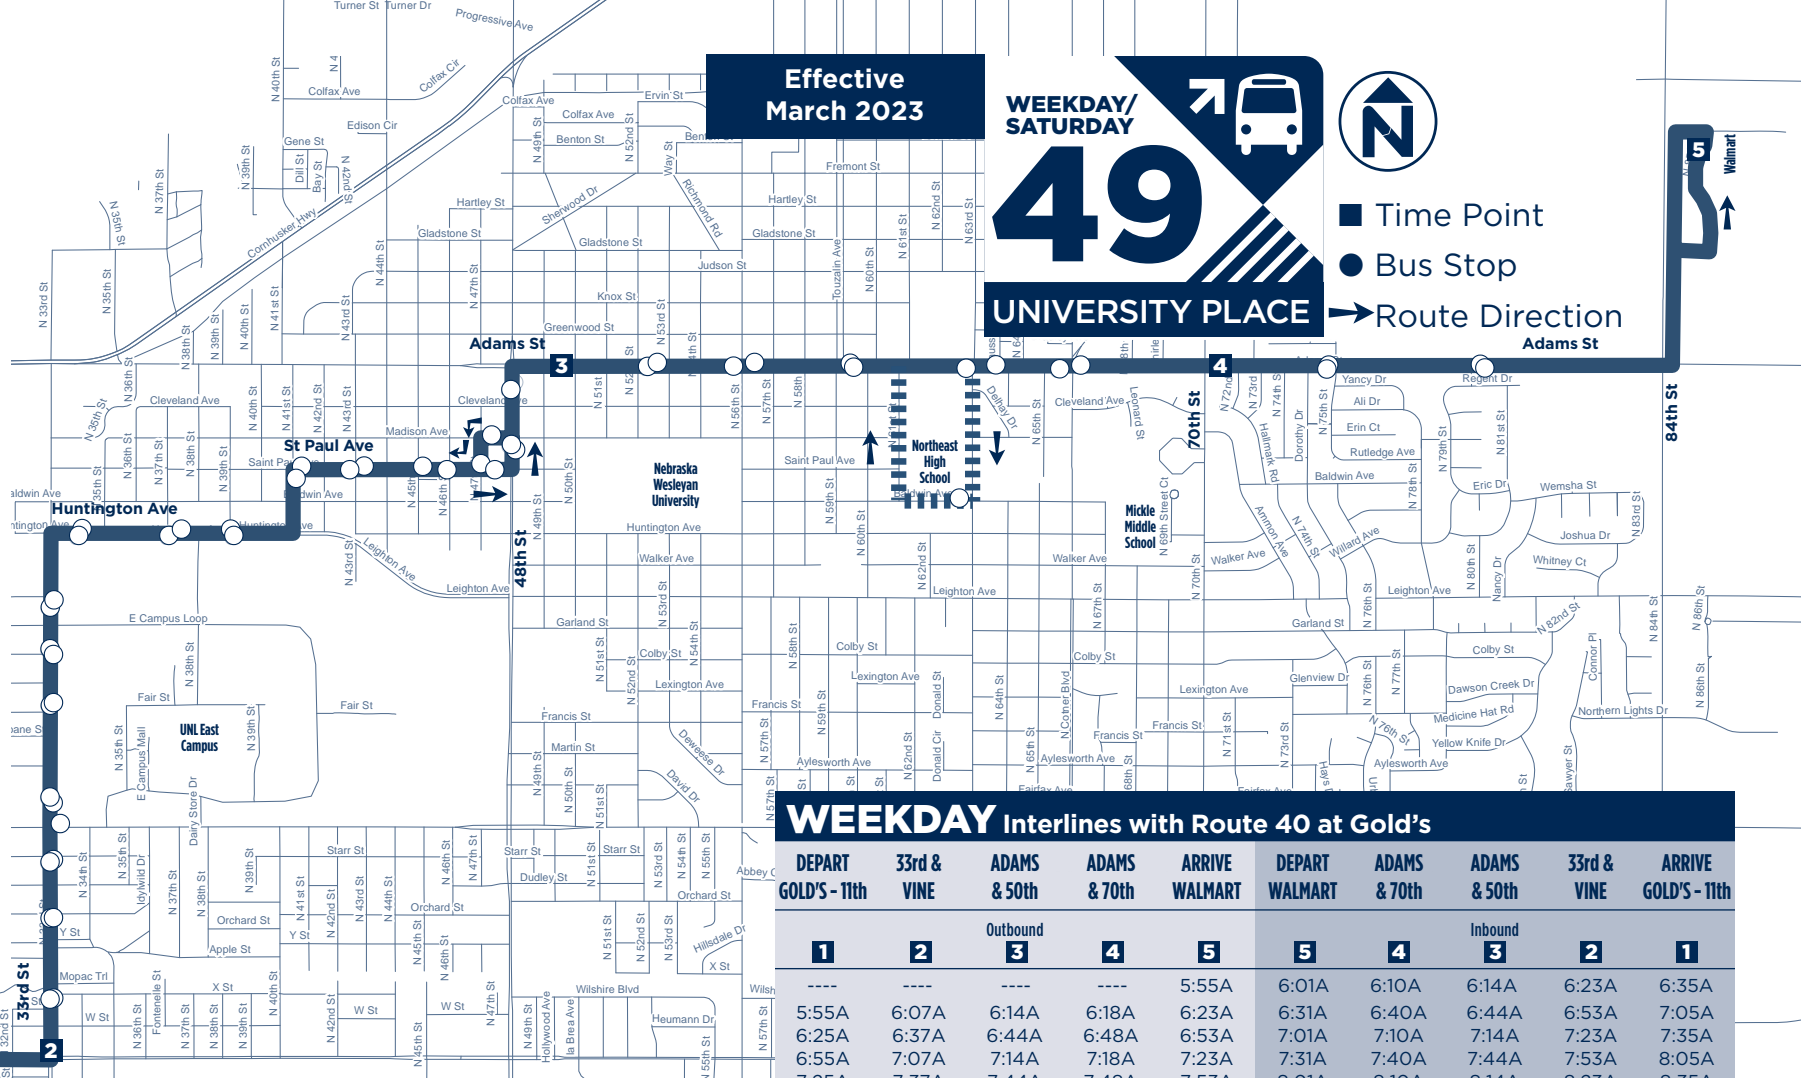

# BUS STOPS

Buses will only stop at these locations.

## WEEKDAY Interlines with Route 40 at Gold's

DEPART GOLD'S - 11th	33rd & VINE	ADAMS & 50th	ADAMS & 70th	ARRIVE WALMART	DEPART WALMART	ADAMS & 70th	ADAMS & 50th	33rd & VINE	ARRIVE GOLD'S - 11th
Outbound					Inbound				
<b>1</b>	<b>2</b>	<b>3</b>	<b>4</b>	<b>5</b>	<b>5</b>	<b>4</b>	<b>3</b>	<b>2</b>	<b>1</b>
5:55A	6:07A	6:14A	6:18A	6:23A	6:31A	6:40A	6:44A	6:53A	7:05A
6:25A	6:37A	6:44A	6:48A	6:53A	7:01A	7:10A	7:14A	7:23A	7:35A
6:55A	7:07A	7:14A	7:18A	7:23A	7:31A	7:40A	7:44A	7:53A	8:05A
7:25A	7:37A	7:44A	7:48A	7:53A	8:01A	8:10A	8:14A	8:23A	8:35A
7:55A	8:07A	8:14A	8:18A	8:23A	8:31A	8:40A	8:44A	8:53A	9:05A
8:25A	8:37A	8:44A	8:48A	8:53A	9:01A	9:10A	9:14A	9:23A	9:35A
8:55A	9:07A	9:14A	9:18A	9:23A	9:31A	9:40A	9:44A	9:53A	10:05A
9:55A	10:07A	10:14A	10:18A	10:23A	10:31A	10:40A	10:44A	10:53A	11:05A
10:55A	11:07A	11:14A	11:18A	11:23A	11:31A	11:40A	11:44A	11:53A	12:05P
11:55A	12:07P	12:14P	12:18P	12:23P	12:31P	12:40P	12:44P	12:53P	1:05P
12:55P	1:07P	1:14P	1:18P	1:23P	1:31P	1:40P	1:44P	1:53P	2:05P
+++1:55P	2:07P	2:14P	2:18P	2:23P	2:31P	2:40P	2:44P	2:53P	3:05P
2:55P	3:07P	3:14P	3:18P	3:23P	3:31P	3:40P	3:44P	3:53P	4:05P
3:25P	3:37P	3:44P	3:48P	3:53P	4:01P	4:10P	4:14P	4:23P	4:35P
3:55P	4:07P	4:14P	4:18P	4:23P	4:31P	4:40P	4:44P	4:53P	5:05P
4:25P	4:37P	4:44P	4:48P	4:53P	5:01P	5:10P	5:14P	5:23P	5:35P
4:55P	5:07P	5:14P	5:18P	5:23P	5:31P	5:40P	5:44P	5:53P	6:05P
5:25P	5:37P	5:44P	5:48P	5:53P	6:01P	6:10P	6:14P	6:23P	6:35P
5:55P	6:07P	6:14P	6:18P	6:23P	6:31P	6:40P	6:44P	6:53P	7:05P
6:25P	6:37P	6:44P	6:48P	6:53P	7:01P	7:10P	7:14P	7:23P	7:35P
6:55P	7:07P	7:14P	7:18P	7:23P	7:31P	7:40P	7:44P	7:53P	8:05P
7:55P	8:07P	8:14P	8:18P	8:23P	8:31P	8:40P	8:44P	8:53P	9:05P