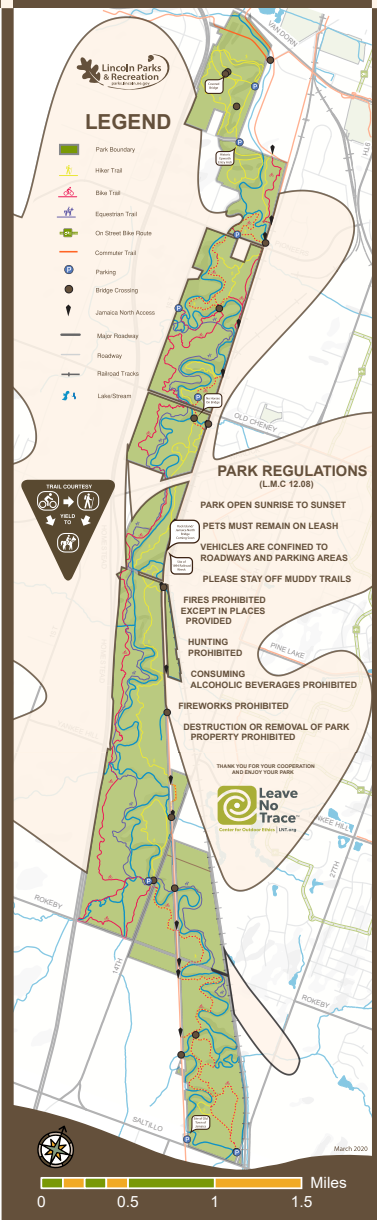

## Trailhead Kiosk Concept

### Kiosk Design:

The Wilderness Park kiosk compliments Lincoln's existing trail kiosks in its overall design character while introducing character defining features of the historic Epworth arch.

**Placement** is recommended at seven of the eight trailhead/parking lots, excluding the Jamaica North Trailhead/parking located at the SW corner of the park along Saltillo Rd where a kiosk currently exists.

### Kiosk Information (Front):

Map, Etiquette, Distance, "Your Are Here" Icon, Safety/Emergency Info, Known Hazards, Closures/Detours/Maintenance, Rules/Regs, Trail Conditions, Points of Interest, LPR Logo/Website.

### Kiosk Information (Back):

Different interpretive stories at each kiosk, themes could be:  
 Plants (Native and Invasive of Wilderness Park), Local History (Epworth, Daycamp), Salt Creek and Flood Storage, Wildlife (Birds, insects, Mammals of Wilderness Park), Plug for Partner Organizations and Their Story, Land Management and Prescribed Fire, Creatures of the Night, Climate Change and Wilderness Park